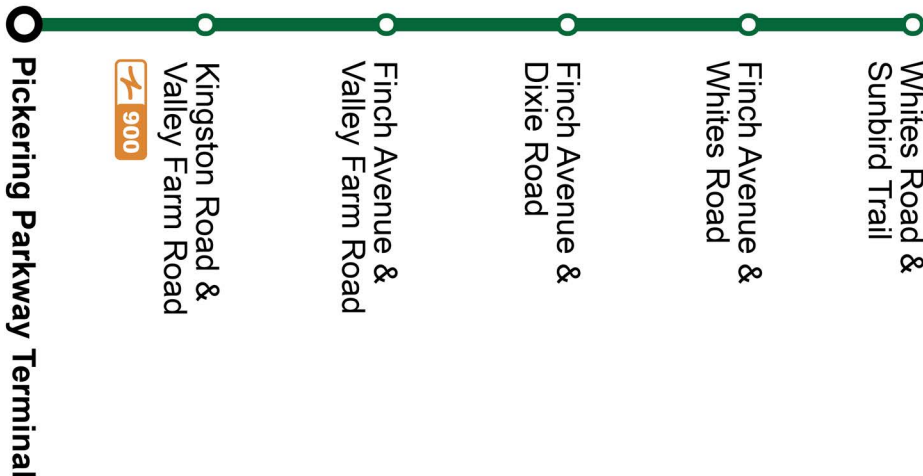

## 110 Finch

Effective September 7, 2021

Weekday		West	
Pickering Parkway Terminal <b>Stop #93112</b>	Finch Westbound @ Valley Farm <b>Stop #1792</b>	Finch Westbound @ Dixie <b>Stop #1870</b>	Whites Southbound @ Sunbird Trail <b>Stop #1751</b>
5:47	5:52	5:55	5:59
6:17	6:22	6:25	6:29
6:47	6:52	6:55	6:59
7:17	7:22	7:25	7:29
7:47	7:52	7:55	7:59
8:17	8:22	8:25	8:29
8:47	8:52	8:55	8:59
9:17	9:22	9:25	9:29
9:47	9:52	9:55	9:59
10:17	10:22	10:25	10:29
10:47	10:52	10:55	10:59
11:17	11:22	11:25	11:29
11:47	11:52	11:55	11:59
12:17	12:22	12:25	12:29
12:47	12:52	12:55	12:59
13:17	13:22	13:25	13:29
13:47	13:52	13:55	13:59
14:17	14:22	14:25	14:29
14:47	14:52	14:55	14:59
15:17	15:22	15:25	15:29
15:47	15:52	15:55	15:59
16:17	16:22	16:25	16:29
16:47	16:52	16:55	16:59
17:17	17:22	17:25	17:29
17:47	17:52	17:55	17:59
18:17	18:22	18:25	18:29
18:47	18:52	18:55	18:59
19:17	19:22	19:25	19:29
19:47	19:52	19:55	19:59
20:17	20:22	20:25	20:29
20:47	20:52	20:55	20:59
21:17	21:22	21:25	21:29

Saturday		East	
Whites Southbound @ Sunbird Trail <b>Stop #1751</b>	Finch Eastbound @ Dixie <b>Stop #1890</b>	Finch Eastbound @ Valley Farm <b>Stop #1895</b>	Pickering Parkway Terminal <b>Stop #93112</b>
7:08	7:12	7:15	7:19
7:38	7:42	7:45	7:49
8:08	8:12	8:15	8:19
8:38	8:42	8:45	8:49
9:08	9:12	9:15	9:19
9:38	9:42	9:45	9:49
10:08	10:12	10:15	10:19
10:38	10:42	10:45	10:49
11:11	11:15	11:18	11:22
11:41	11:45	11:48	11:52
12:11	12:15	12:18	12:22
12:41	12:45	12:48	12:52
13:11	13:15	13:18	13:22
13:41	13:45	13:48	13:52
14:11	14:15	14:18	14:22
14:41	14:45	14:48	14:52
15:11	15:15	15:18	15:22
15:41	15:45	15:48	15:52
16:11	16:15	16:18	16:22
16:41	16:45	16:48	16:52
17:11	17:15	17:18	17:22
17:41	17:45	17:48	17:52
18:11	18:15	18:18	18:22
18:41	18:45	18:48	18:52
19:11	19:15	19:18	19:22