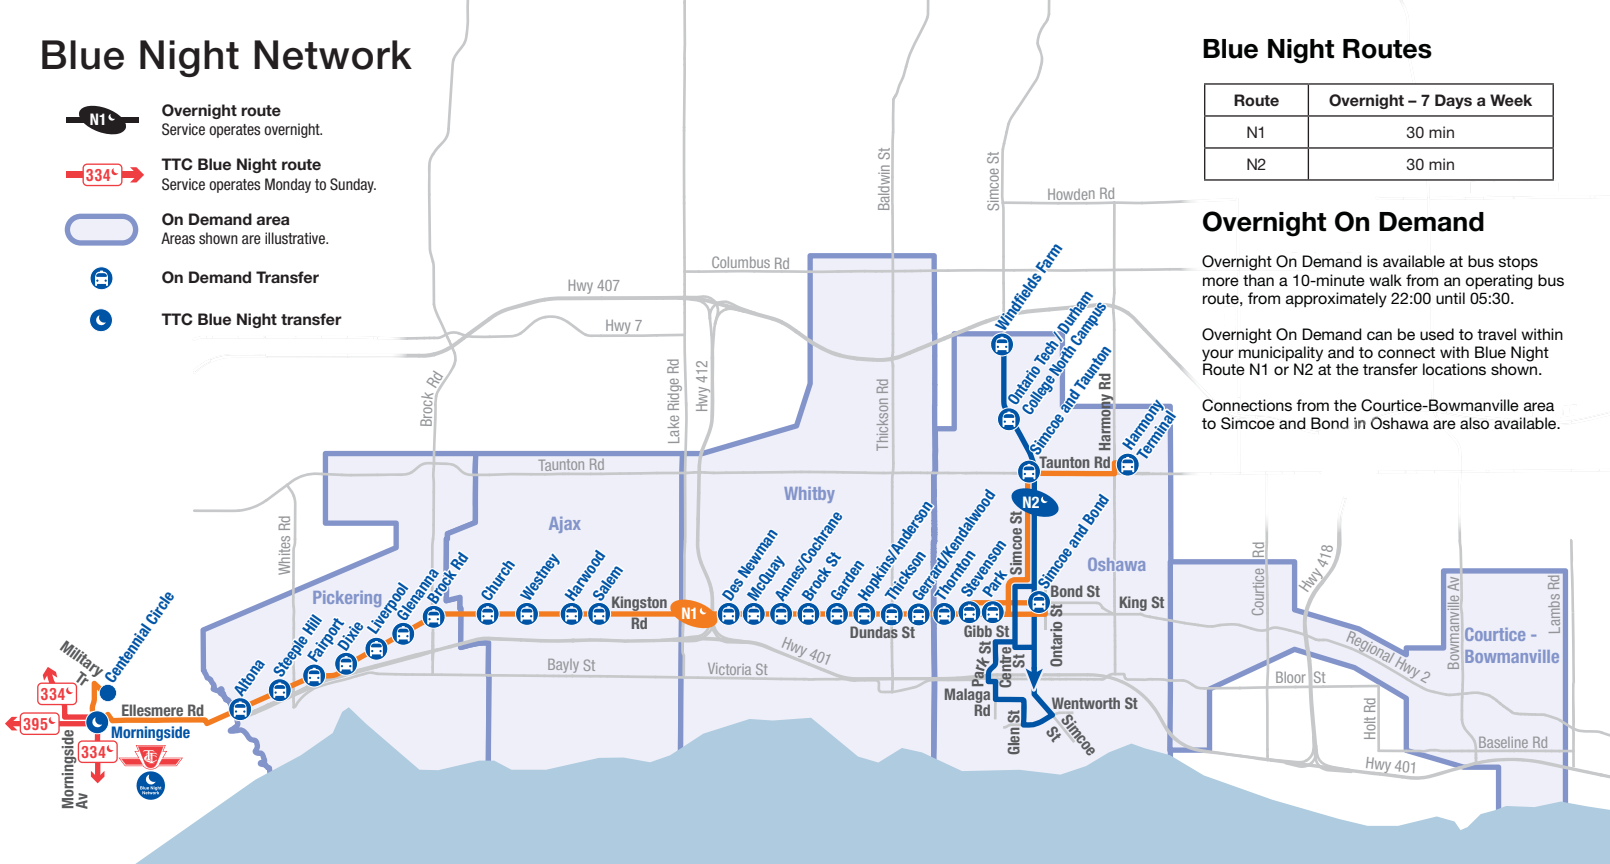

Blue Night Network

-  **Overnight route**
Service operates overnight.
-  **TTC Blue Night route**
Service operates Monday to Sunday.
-  **On Demand area**
Areas shown are illustrative.
-  **On Demand Transfer**
-  **TTC Blue Night transfer**

Blue Night Routes

Route	Overnight – 7 Days a Week
N1	30 min
N2	30 min

Overnight On Demand

Overnight On Demand is available at bus stops more than a 10-minute walk from an operating bus route, from approximately 22:00 until 05:30.

Overnight On Demand can be used to travel within your municipality and to connect with Blue Night Route N1 or N2 at the transfer locations shown.

Connections from the Courtice-Bowmanville area to Simcoe and Bond in Oshawa are also available.