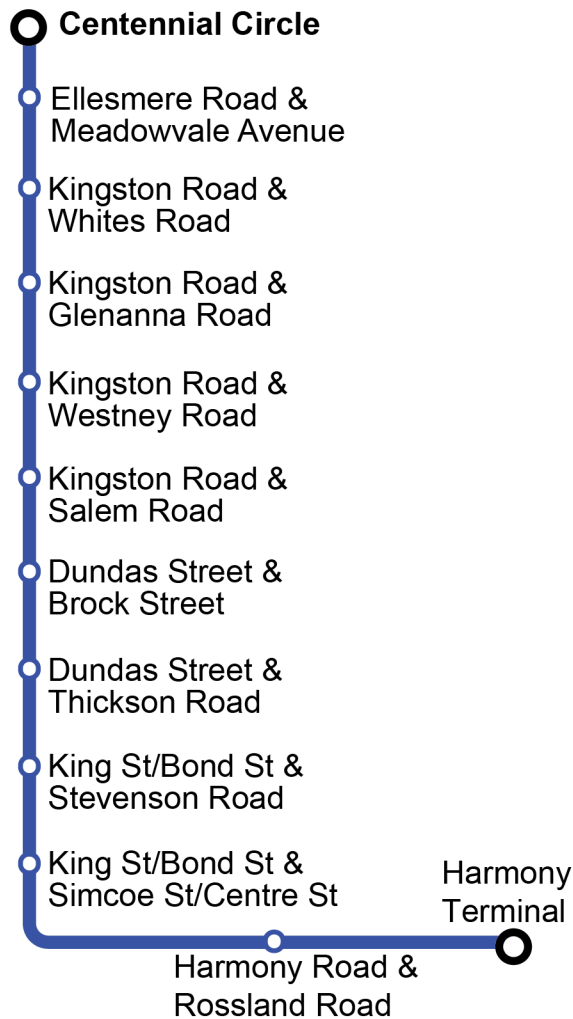

Blue Night N1

Effective September 19, 2022