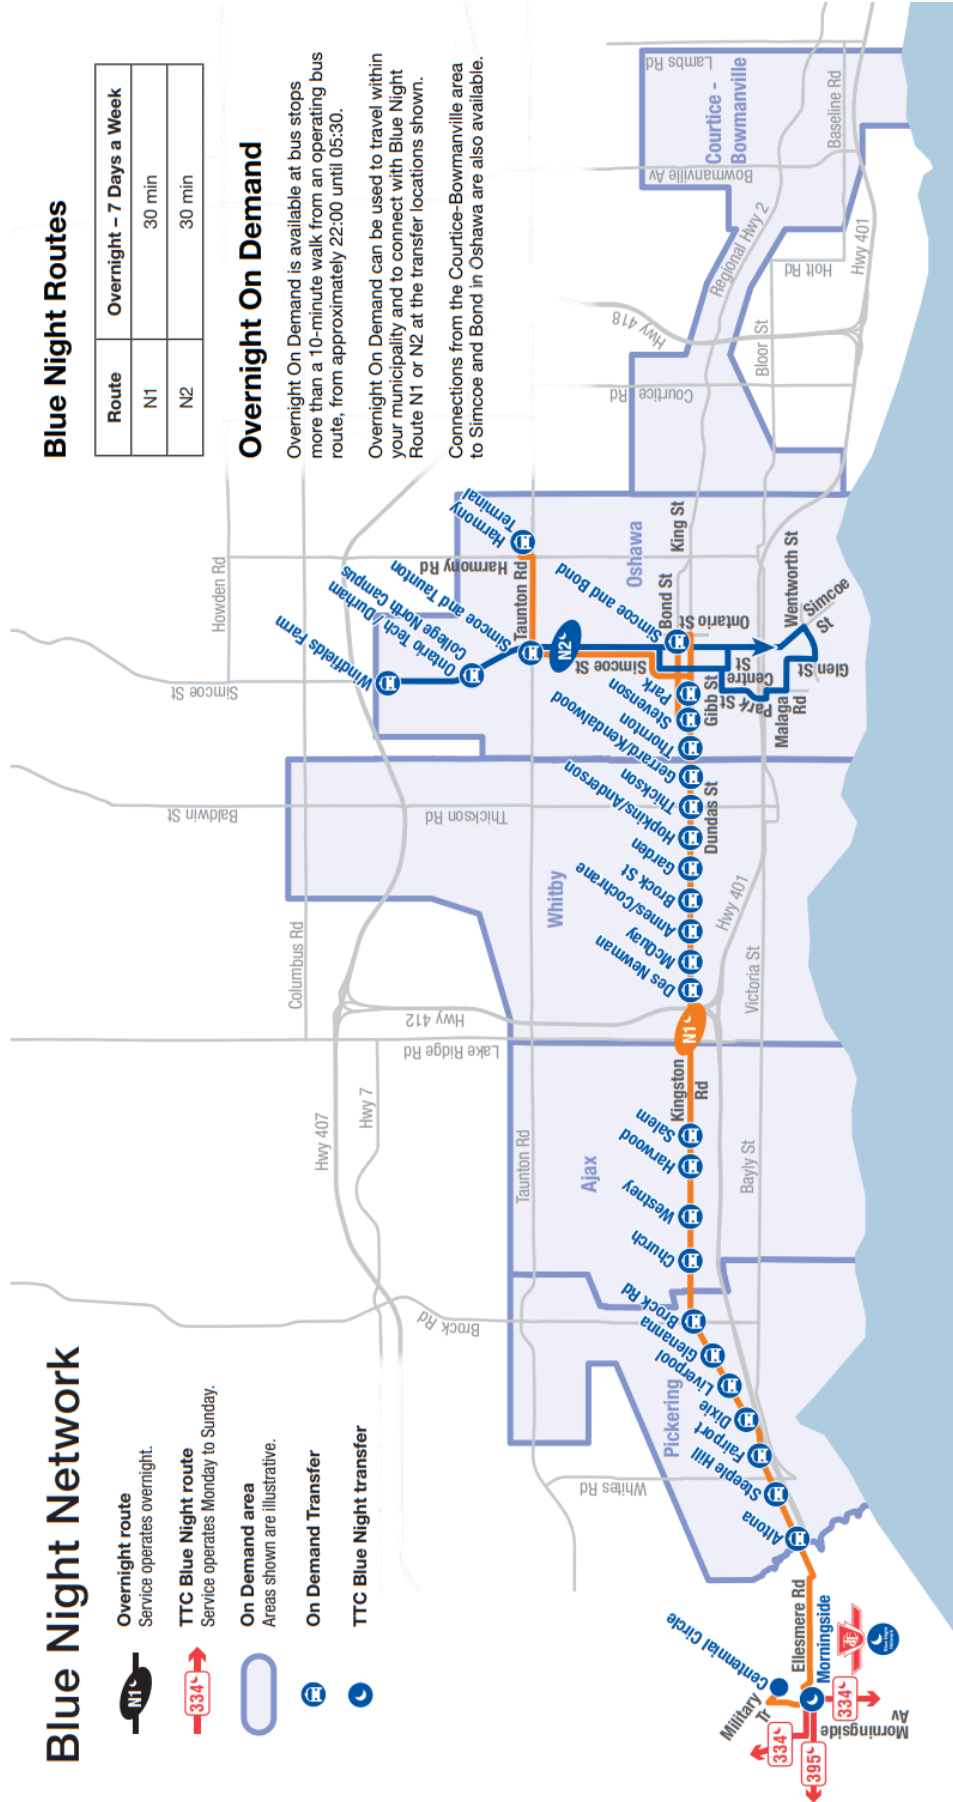

Blue Night Network

- Overnight route**
Service operates overnight.
- TTC Blue Night route**
Service operates Monday to Sunday.
- On Demand area**
Areas shown are illustrative.
- On Demand Transfer**
- TTC Blue Night transfer**

Overnight On Demand can be used to travel within your municipality and to connect with Blue Night Route N1 or N2 at the transfer locations shown.

Connections from the Courice-Bowmanville area to Simcoe and Bond in Oshawa are also available.

Weekday									West
Harmony Terminal Stop #812	Simcoe Southbound @ Rossland Stop #650	Bond Westbound @ Simcoe Stop #1165	Dundas Westbound @ Thickson Stop #388	Dundas Westbound @ Brock Street Stop #398	Kingston Westbound @ Salem Stop #1591	Kingston Westbound @ Brock Road Stop #1604	Kingston Westbound @ Whites Stop #1742	Centennial Circle Stop #3589	
03:00	03:08	03:17	03:25	03:30	03:40	03:47	03:54	04:07	
03:30	03:38	03:47	03:55	04:00	04:10	04:17	04:24	04:37	
04:00	04:08	04:17	04:25	04:30	04:40	04:47	04:54	05:07	
04:30	04:38	04:47	04:55	05:00	05:10	05:17	05:24	05:37	
See PULSE 900, PULSE 901, and Route 915 schedules for daytime service									
23:00	23:08	23:17	23:25	23:30	23:40	23:47	23:54	00:07	
23:30	23:38	23:47	23:55	00:00	00:10	00:17	00:24	00:37	
00:00	00:08	00:17	00:25	00:30	00:40	00:47	00:54	01:07	
00:30	00:38	00:47	00:55	01:00	01:10	01:17	01:24	01:37	
01:00	01:08	01:17	01:25	01:30	01:40	01:47	01:54	02:07	
01:30	01:38	01:47	01:55	02:00	02:10	02:17	02:24	02:37	
02:00	02:08	02:17	02:25	02:30	02:40	02:47	02:54	03:07	
02:30	02:38	02:47	02:55	03:00	03:10	03:17	03:24	03:37	