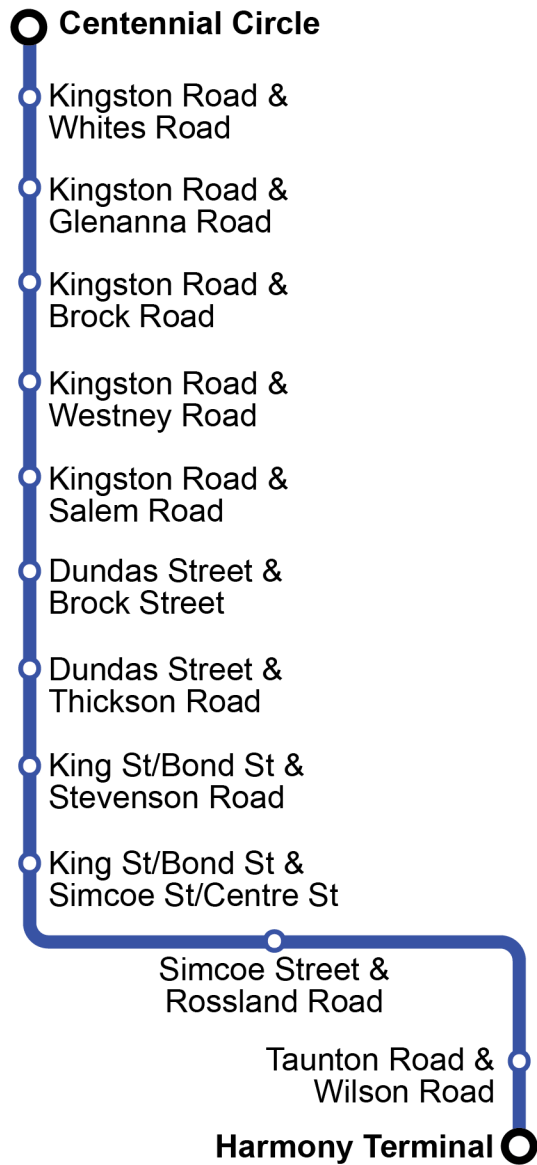

Blue Night N1

Effective September 6, 2022

Blue Night N2

Effective September 6, 2022

Dashes indicate the stop is not served by a trip. Trip notes are indicated by a letter or symbol and explained at the bottom of each timetable. Schedule times are shown in 24-hour clock. If you require this information in an accessible format, please contact Customer Service at 1-866-247-0055. See durhamregiontransit.com for more information.

Blue Night Network

- Overnight route**
Service operates overnight.
- TTC Blue Night route**
Service operates Monday to Sunday.
- On Demand area**
Areas shown are illustrative.
- On Demand Transfer**
- TTC Blue Night transfer**