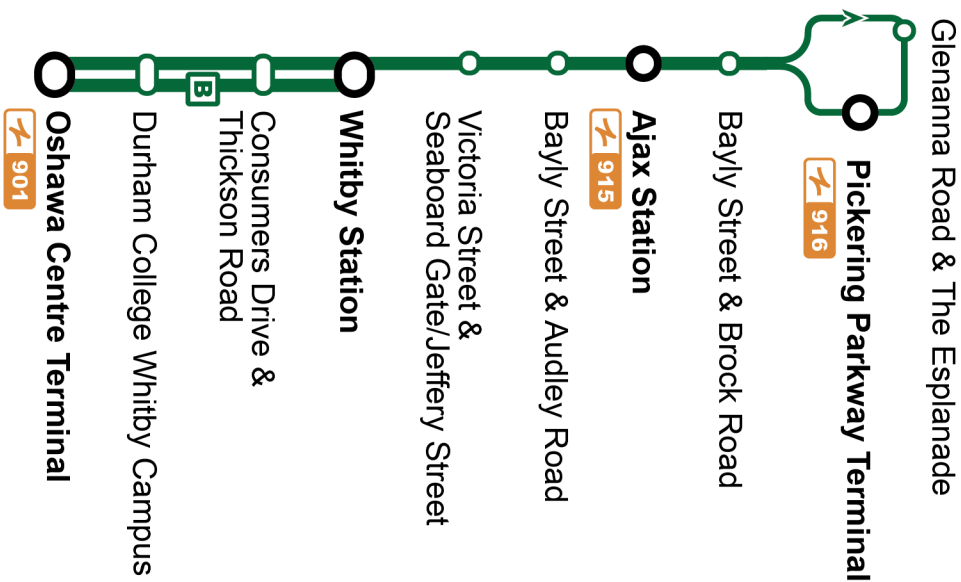

Service is available 24 hours a day. See DurhamRegionTransit.com for more information.

Dashes indicate the stop is not served by a trip. Trip notes are indicated by a letter or symbol and explained at the bottom of each timetable. Schedule times are shown in 24-hour clock. If you require this information in an accessible format, please contact Customer Service at 1-866-247-0055. See durhamregiontransit.com for more information.