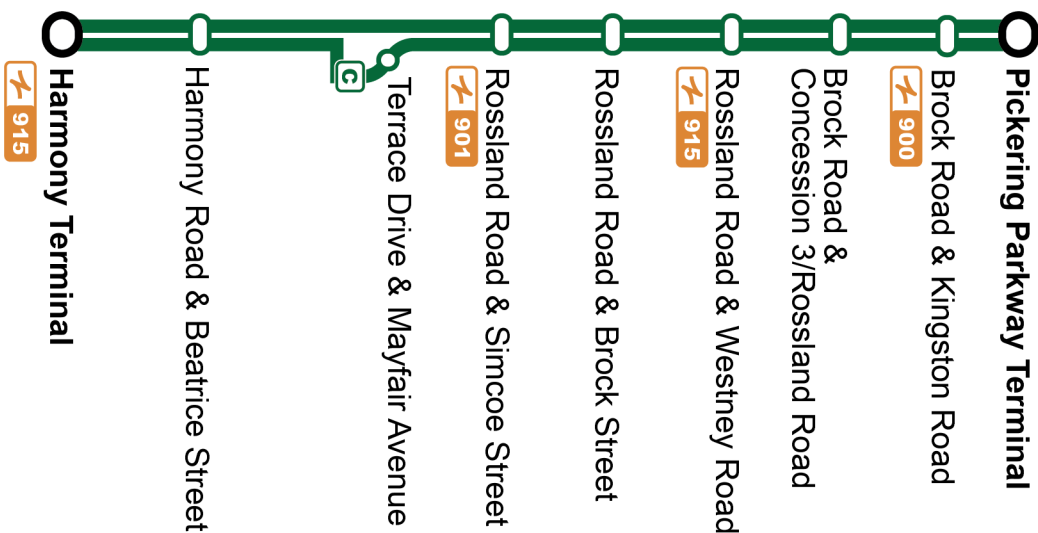

Service is available 24 hours a day. See DurhamRegionTransit.com for more information.

Dashes indicate the stop is not served by a trip. Trip notes are indicated by a letter or symbol and explained at the bottom of each timetable. Schedule times are shown in 24-hour clock. If you require this information in an accessible format, please contact Customer Service at 1-866-247-0055. See durhamregiontransit.com for more information.