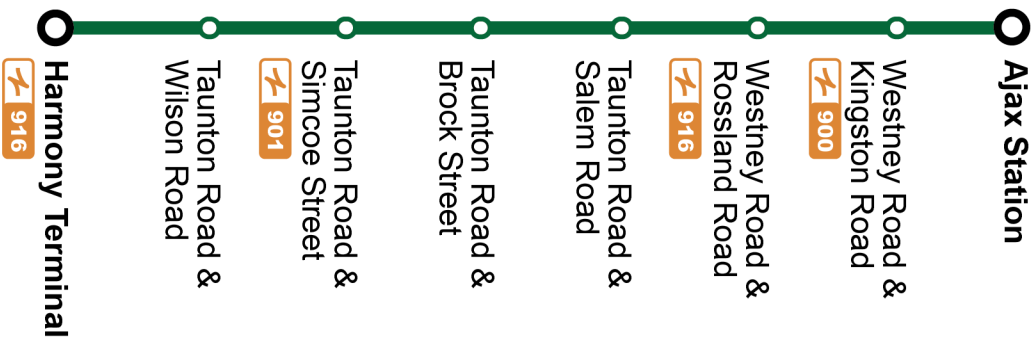

Service is available 24 hours a day. See DurhamRegionTransit.com for more information.

Dashes indicate the stop is not served by a trip. Trip notes are indicated by a letter or symbol and explained at the bottom of each timetable. Schedule times are shown in 24-hour clock. If you require this information in an accessible format, please contact Customer Service at 1-866-247-0055. See durhamregiontransit.com for more information.

Sunday						West
Harmony Terminal Stop #812	Taunton Westbound @ Simcoe Stop #3533	Taunton Westbound @ Valleywood Stop #370	Taunton Westbound @ Audley Stop #2404	Westney Southbound @ Taunton Stop #93055	Westney Southbound @ Kingston (North side stop) Stop #2265	Ajax Station Stop #2569
20:00	20:06	20:16	20:21	20:25	20:31	20:35
20:30	20:36	20:46	20:51	20:55	21:01	21:05
21:00	21:06	21:16	21:21	21:25	21:31	21:35
21:30	21:36	21:46	21:51	21:55	22:01	22:05
22:00	22:06	22:16	22:21	22:25	22:31	22:35
22:30	22:36	22:46	22:51	22:55	23:01	23:05