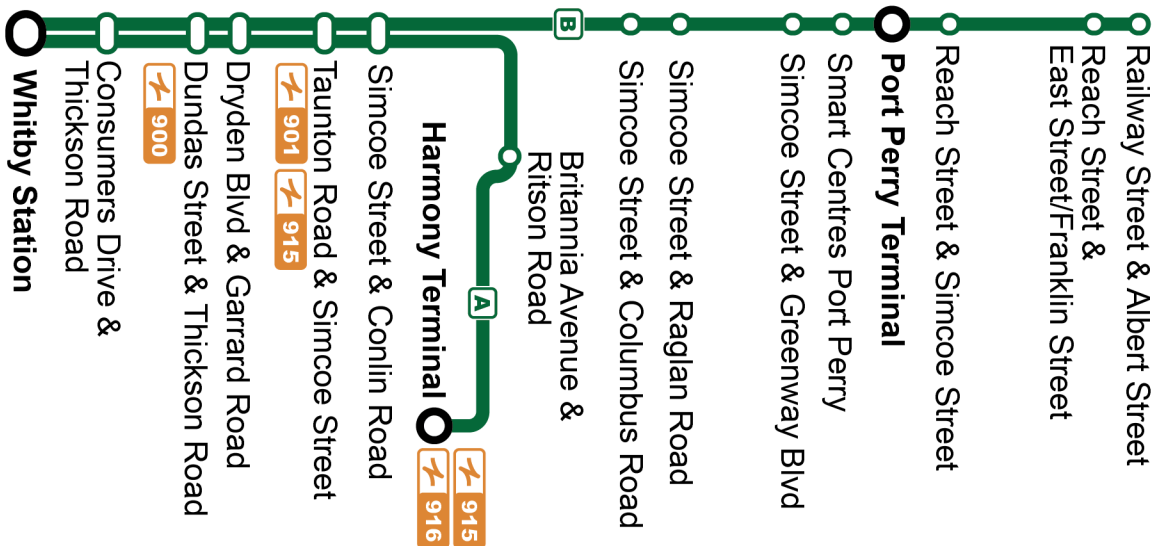

Service is available 24 hours a day within the Whitby urban area. See [DurhamRegionTransit.com](http://DurhamRegionTransit.com) for more information.

Dashes indicate the stop is not served by a trip. Trip notes are indicated by a letter or symbol and explained at the bottom of each timetable. Schedule times are shown in 24-hour clock. If you require this information in an accessible format, please contact Customer Service at 1-866-247-0055. See [durhamregiontransit.com](http://durhamregiontransit.com) for more information.