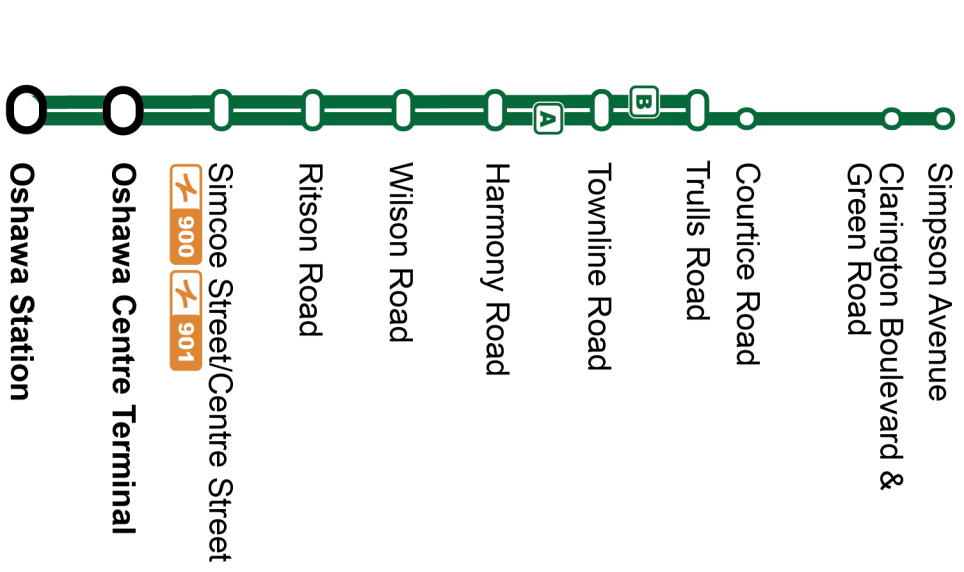

Service is available 24 hours a day within the Whitby urban area.  
 See [DurhamRegionTransit.com](http://DurhamRegionTransit.com) for more information.

Dashes indicate the stop is not served by a trip. Trip notes are indicated by a letter or symbol and explained at the bottom of each timetable. Schedule times are shown in 24-hour clock. If you require this information in an accessible format, please contact Customer Service at 1-866-247-0055. See [durhamregiontransit.com](http://durhamregiontransit.com) for more information.