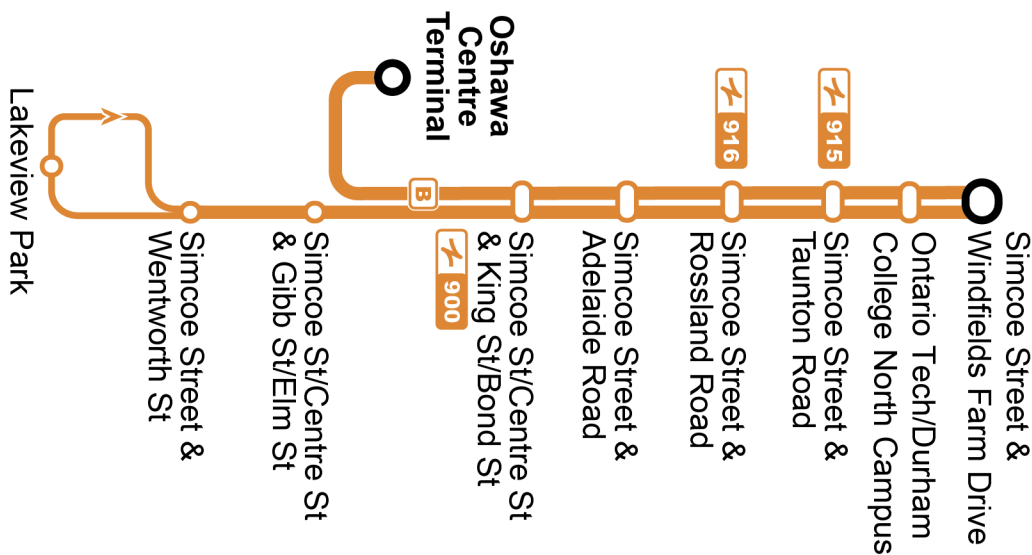

Additional overnight service is available on Blue Night Routes N1 and N2.

Dashes indicate the stop is not served by a trip. Trip notes are indicated by a letter or symbol and explained at the bottom of each timetable. Schedule times are shown in 24-hour clock. If you require this information in an accessible format, please contact Customer Service at 1-866-247-0055. See durhamregiontransit.com for more information.