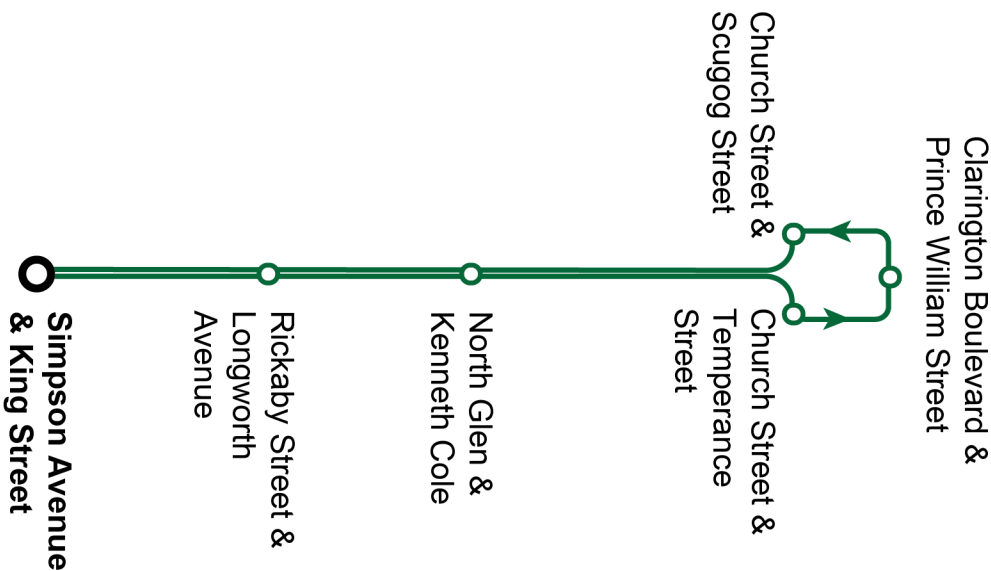


 On Demand service is available at select stops on this route when scheduled bus service is not operating. See DurhamRegionTransit.com for more information.

 Service is available 24 hours a day. See DurhamRegionTransit.com for more information.

Dashes indicate the stop is not served by a trip. Trip notes are indicated by a letter or symbol and explained at the bottom of each timetable. Schedule times are shown in 24-hour clock. If you require this information in an accessible format, please contact Customer Service at 1-866-247-0055. See durhamregiontransit.com for more information.

Weekday		West			
Simpson Northbound @ King Stop #1498	Longworth Westbound @ Rickaby Stop #3251	North Glen Eastbound @ Kenneth Cole Stop #94127	Church Eastbound @ Temperance Arrival Stop #1480	Churchbound @ Temperance Departure Stop #1480	Clarrington Southbound @ Prince William Stop #1504
04:36	04:43	04:50	04:56	05:00	05:05
05:06	05:13	05:20	05:26	05:30	05:35
05:36	05:43	05:50	05:56	06:00	06:05
06:06	06:13	06:20	06:26	06:30	06:35
06:36	06:43	06:50	06:56	07:00	07:05
07:29	07:36	07:43	07:49	07:49	07:54
07:55	08:02	08:09	08:15	08:19	08:24
08:25	08:32	08:39	08:45	08:49	08:54
08:55	09:02	09:09	09:15	09:19	09:24
09:25	09:32	09:39	09:45	09:49	09:54
09:55	10:02	10:09	10:15	10:18	10:23
10:25	10:32	10:39	10:45	10:48	10:53
10:54	11:01	11:08	11:14	11:18	11:23
11:24	11:31	11:38	11:44	11:48	11:53
11:54	12:01	12:08	12:14	12:18	12:23
12:24	12:31	12:38	12:44	12:48	12:53
12:54	13:01	13:08	13:14	13:18	13:23
13:26	13:33	13:40	13:46	13:48	13:53
13:56	14:03	14:10	14:16	14:18	14:23
14:24	14:31	14:38	14:44	14:48	14:53
14:54	15:01	15:08	15:14	15:18	15:23
15:24	15:31	15:38	15:44	15:48	15:53
15:54	16:01	16:08	16:14	16:18	16:23
16:24	16:31	16:38	16:44	16:49	16:54
16:54	17:01	17:08	17:14	17:19	17:24
17:25	17:32	17:39	17:45	17:49	17:54
17:55	18:02	18:09	18:15	18:19	18:24
18:25	18:32	18:39	18:45	18:49	18:54