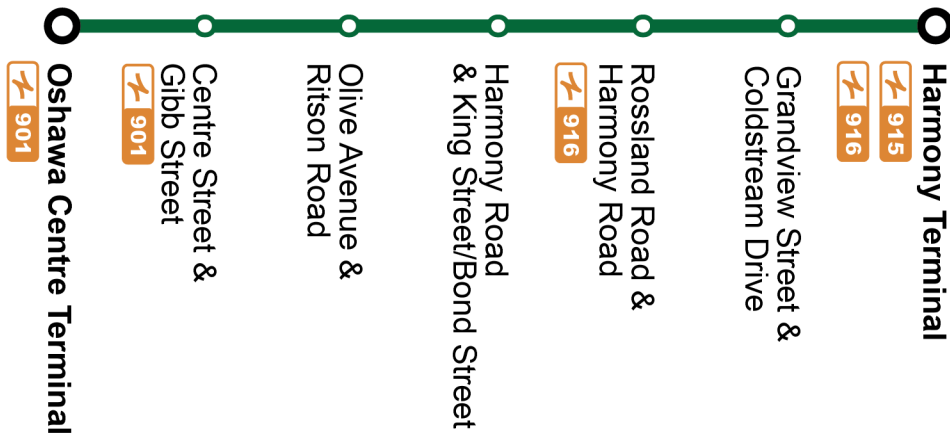

Sunday				South
Harmony Terminal Stop #812	Grandview Southbound @ Park Ridge Stop #800	Harmony Southbound @ King Stop #1148	Gibb Westbound @ Centre Stop #2604	Oshawa Centre Terminal Stop #2595
06:20	06:23	06:32	06:40	06:43
06:50	06:53	07:02	07:10	07:13
07:20	07:23	07:32	07:40	07:43
07:50	07:53	08:02	08:10	08:13
08:20	08:23	08:32	08:40	08:43
08:50	08:53	09:02	09:10	09:13
09:20	09:23	09:32	09:40	09:43
09:50	09:53	10:03	10:11	10:14
10:20	10:23	10:33	10:41	10:44
10:50	10:53	11:03	11:11	11:14
11:20	11:23	11:33	11:41	11:44
11:50	11:53	12:03	12:11	12:14
12:20	12:23	12:33	12:41	12:44
12:50	12:53	13:03	13:11	13:14
13:20	13:23	13:33	13:41	13:44
13:50	13:53	14:03	14:11	14:14
14:20	14:23	14:33	14:41	14:44
14:50	14:53	15:03	15:11	15:14

Sunday				South
Harmony Terminal Stop #812	Grandview Southbound @ Park Ridge Stop #800	Harmony Southbound @ King Stop #1148	Gibb Westbound @ Centre Stop #2604	Oshawa Centre Terminal Stop #2595
15:20	15:23	15:33	15:41	15:44
15:50	15:53	16:03	16:11	16:14
16:20	16:23	16:33	16:41	16:44
16:50	16:53	17:03	17:11	17:14
17:20	17:23	17:33	17:41	17:44
17:50	17:53	18:03	18:11	18:14
18:20	18:23	18:33	18:41	18:44
18:50	18:53	19:03	19:11	19:14
19:20	19:23	19:33	19:41	19:44
19:50	19:53	20:03	20:11	20:14
20:20	20:23	20:33	20:41	20:44
20:50	20:53	21:03	21:11	21:14
21:20	21:23	21:33	21:41	21:44
21:50	21:53	22:03	22:11	22:14
22:20	22:23	22:33	22:41	22:44

Service is available 24 hours a day. See DurhamRegionTransit.com for more information.

Dashes indicate the stop is not served by a trip. Trip notes are indicated by a letter or symbol and explained at the bottom of each timetable. Schedule times are shown in 24-hour clock. If you require this information in an accessible format, please contact Customer Service at 1-866-247-0055. See durhamregiontransit.com for more information.