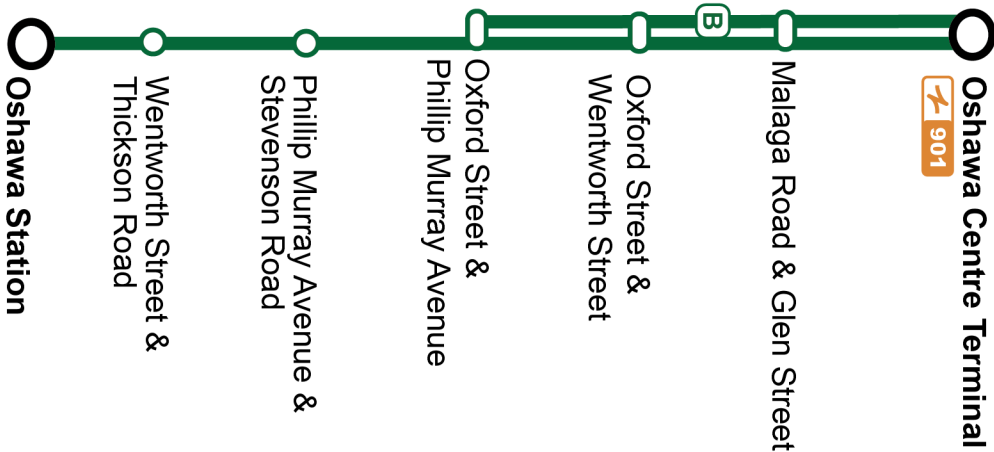

Service is available 24 hours a day. See DurhamRegionTransit.com for more information.

Dashes indicate the stop is not served by a trip. Trip notes are indicated by a letter or symbol and explained at the bottom of each timetable. Schedule times are shown in 24-hour clock. If you require this information in an accessible format, please contact Customer Service at 1-866-247-0055. See durhamregiontransit.com for more information.