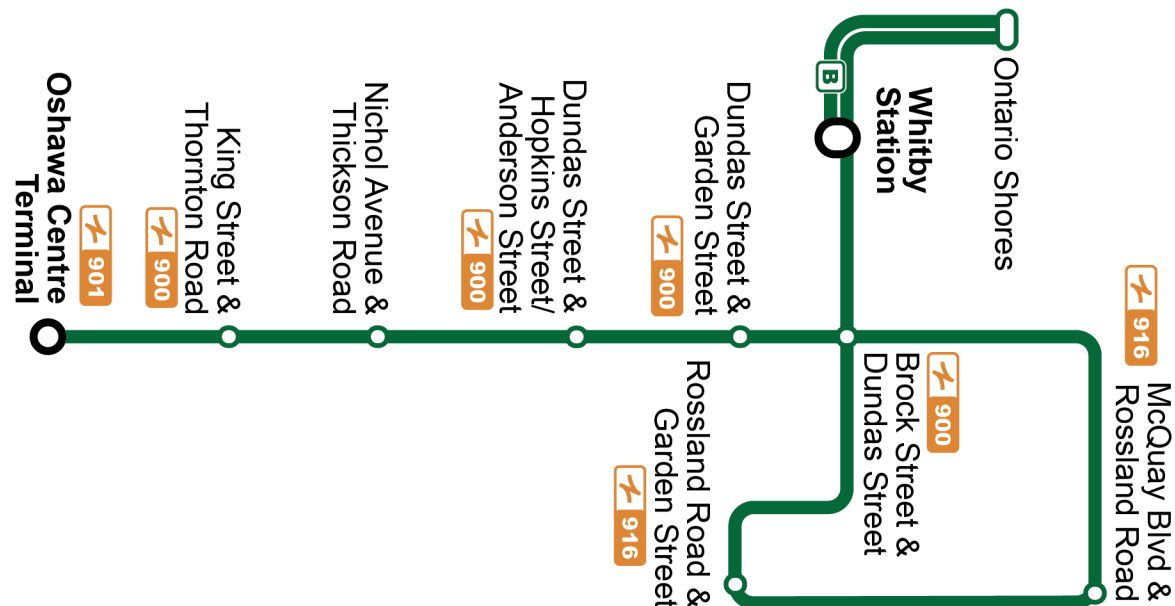

Weekday West								Weekday East							
Oshawa Centre Terminal Stop #2595	Nichol @ Jubilee Stop #447	Dundas @ Brock Street Stop #398	Rossland @ Country Lane Stop #472	Rossland @ Garden Stop #480	Brock Street @ Dundas Stop #211	Whitby Station Stop #2576	Ontario Shores (West Entrance) Stop #58	Ontario Shores (West Entrance) Stop #58	Whitby Station Stop #2576	Brock Street @ Dundas Stop #171	Garden @ Rossland Stop #11	Rossland @ Country Lane Stop #469	Dundas @ Brock Street Stop #425	Nichol @ Thickson Stop #93248	Oshawa Centre Terminal Stop #2595
-	-	-	-	-	-	06:55	07:05	B 07:06	07:17	-	-	-	-	-	-
-	-	-	-	-	-	07:25	07:35	B 07:36	07:47	-	-	-	-	-	-
-	-	-	-	-	-	07:55	08:05	B 08:06	08:17	-	-	-	-	-	-
-	-	-	-	-	-	08:25	08:35	B 08:36	08:47	-	-	-	-	-	-
-	-	-	-	-	-	08:55	09:05	09:10	09:21	09:27	09:33	09:38	09:48	09:55	10:04
10:10	10:20	10:27	10:37	10:41	10:47	10:52	11:02	11:10	11:21	11:27	11:33	11:38	11:48	11:55	12:04
12:10	12:20	12:27	12:37	12:41	12:47	12:52	13:02	13:10	13:21	13:27	13:33	13:38	13:48	13:55	14:04
14:10	14:20	14:27	14:37	14:41	14:47	14:52	15:02	B 15:06	15:17	-	-	-	-	-	-
-	-	-	-	-	-	15:25	15:35	15:36	15:47	15:53	15:59	16:04	16:14	16:21	16:30
-	-	-	-	-	-	15:55	16:05	B 16:06	16:17	-	-	-	-	-	-
-	-	-	-	-	-	16:25	16:35	B 16:36	16:47	-	-	-	-	-	-
16:43	16:53	17:00	17:10	17:14	17:20	17:25	17:35	B 17:06	17:17	-	-	-	-	-	-
-	-	-	-	-	-	16:55	17:05	17:36	17:47	17:53	17:59	18:04	18:14	18:21	18:30
-	-	-	-	-	-	18:00	18:10	B 18:10	18:20	-	-	-	-	-	-
-	-	-	-	-	-	18:30	18:40	B 18:40	18:50	-	-	-	-	-	-
18:35	18:45	18:52	19:02	19:06	19:12	19:17	19:27	B 19:30	19:41	-	-	-	-	-	-
								B To Whitby Station							

Dashes indicate the stop is not served by a trip. Trip notes are indicated by a letter or symbol and explained at the bottom of each timetable. Schedule times are shown in 24-hour clock. If you require this information in an accessible format, please contact Customer Service at 1-866-247-0055. See durhamregiontransit.com for more information.

Route 392
 Effective September 6, 2022