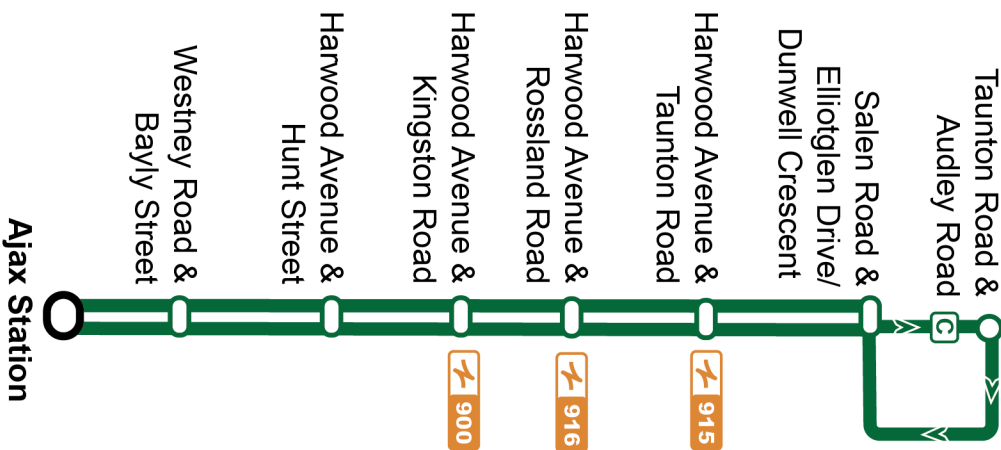

Service is available 24 hours a day. See DurhamRegionTransit.com for more information.

Dashes indicate the stop is not served by a trip. Trip notes are indicated by a letter or symbol and explained at the bottom of each timetable. Schedule times are shown in 24-hour clock. If you require this information in an accessible format, please contact Customer Service at 1-866-247-0055. See durhamregiontransit.com for more information.

Weekday		North				
Ajax Station Stop #2569	Harwood Northbound @ Kings Crescent (South stop) Stop #2073	Harwood Northbound @ Kingston Stop #2158	Harwood Northbound @ Rossland Stop #2164	Harwood Northbound @ Taunton Stop #93140	Salem @ Dunwell Stop #93138	
06:22	06:29	06:33	06:38	06:42	06:44	
06:52	06:59	07:03	07:08	07:12	07:14	
C 07:05	07:12	07:16	07:21	07:25	-	
07:22	07:29	07:33	07:38	07:42	07:44	
C 07:35	07:42	07:46	07:51	07:55	-	
07:52	07:59	08:03	08:08	08:12	08:14	
C 08:05	08:12	08:16	08:21	08:25	-	
08:22	08:29	08:33	08:38	08:42	08:44	
C 08:35	08:42	08:46	08:51	08:55	-	
08:52	08:59	09:03	09:08	09:12	09:14	
09:22	09:29	09:33	09:38	09:42	09:44	
09:52	09:59	10:03	10:08	10:12	10:14	
10:22	10:29	10:33	10:38	10:42	10:44	
10:52	10:59	11:03	11:08	11:12	11:14	
11:22	11:29	11:33	11:38	11:42	11:44	
11:52	11:59	12:03	12:08	12:12	12:14	
12:30	12:37	12:41	12:46	12:50	12:52	
13:00	13:07	13:11	13:16	13:20	13:22	
13:30	13:37	13:41	13:46	13:50	13:52	
14:00	14:07	14:11	14:16	14:20	14:22	
14:30	14:37	14:41	14:46	14:50	14:52	
C 14:45	14:52	14:56	15:01	15:05	-	
15:00	15:07	15:11	15:16	15:20	15:22	
C 15:15	15:22	15:26	15:31	15:35	-	
15:30	15:39	15:44	15:49	15:53	15:55	
C 15:45	15:54	15:59	16:04	16:08	-	
16:00	16:09	16:14	16:19	16:23	16:25	
C 16:15	16:24	16:29	16:34	16:38	-	
16:30	16:39	16:44	16:49	16:53	16:55	
C 16:45	16:54	16:59	17:04	17:08	-	
17:00	17:09	17:14	17:19	17:23	17:25	
C 17:15	17:24	17:29	17:34	17:38	-	
17:30	17:39	17:44	17:49	17:53	17:55	
C 17:45	17:54	17:59	18:04	18:08	-	