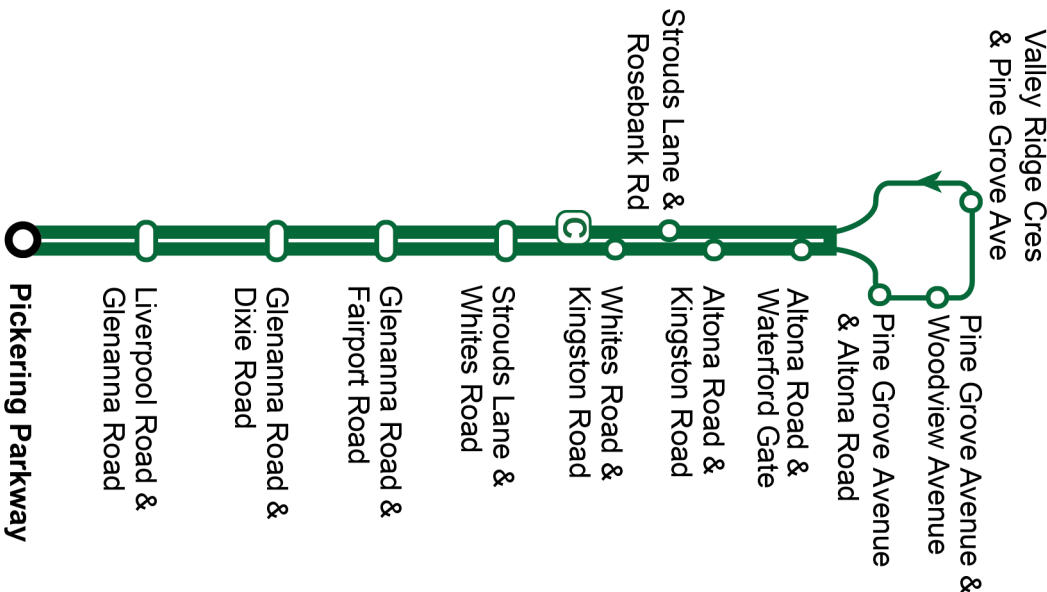

Weekday		West	
Pickering Parkway <b>Stop #93112</b>	Whites Southbound @ Strouds (South side stop) <b>Stop #94100</b>	Strouds Lane Westbound @ Whites <b>Stop #1586</b>	Pine Grove Westbound @ Altona <b>Stop #93232</b>
C 06:38	-	06:48	06:53
C 07:08	-	07:18	07:23
C 07:38	-	07:48	07:53
C 08:08	-	08:18	08:23
C 08:38	-	08:48	08:53
C 09:08	-	09:18	09:23
C 09:38	-	09:48	09:53
C 10:08	-	10:18	10:23
C 10:38	-	10:48	10:53
C 11:08	-	11:18	11:23
C 11:38	-	11:48	11:53
12:05	12:15	-	12:23
12:35	12:45	-	12:53
13:05	13:15	-	13:23
<b>C To Altona via Strouds</b>			

Weekday		West	
Pickering Parkway <b>Stop #93112</b>	Whites Southbound @ Strouds (South side stop) <b>Stop #94100</b>	Strouds Lane Westbound @ Whites <b>Stop #1586</b>	Pine Grove Westbound @ Altona <b>Stop #93232</b>
13:35	13:45	-	13:53
14:05	14:15	-	14:23
14:35	14:45	-	14:53
15:05	15:15	-	15:23
15:35	15:45	-	15:53
16:05	16:15	-	16:23
16:35	16:45	-	16:53
17:05	17:15	-	17:23
17:35	17:45	-	17:53
18:05	18:15	-	18:23
18:35	18:45	-	18:53
19:05	19:15	-	19:23
<b>C To Altona via Strouds</b>			

Weekday		East		
Pine Grove Westbound @ Altona <b>Stop #93232</b>	Waterford Eastbound @ Forestview <b>Stop #3004</b>	Strouds Eastbound @ Whites <b>Stop #94190</b>	Whites Northbound @ Strouds <b>Stop #1746</b>	Pickering Parkway <b>Stop #93112</b>
05:23	05:30	-	05:38	05:48
05:53	06:00	-	06:08	06:18
06:23	06:30	-	06:38	06:48
06:53	07:00	-	07:08	07:18
07:23	07:30	-	07:38	07:48
07:53	08:00	-	08:08	08:18
08:23	08:30	-	08:38	08:48
08:53	09:00	-	09:08	09:18
09:23	09:30	-	09:38	09:48
09:53	10:00	-	10:08	10:18
10:23	10:30	-	10:38	10:48
10:53	11:00	-	11:08	11:18
11:23	11:30	-	11:38	11:48
11:53	12:00	-	12:08	12:18
<b>C</b> To Pickering Parkway via Strouds				