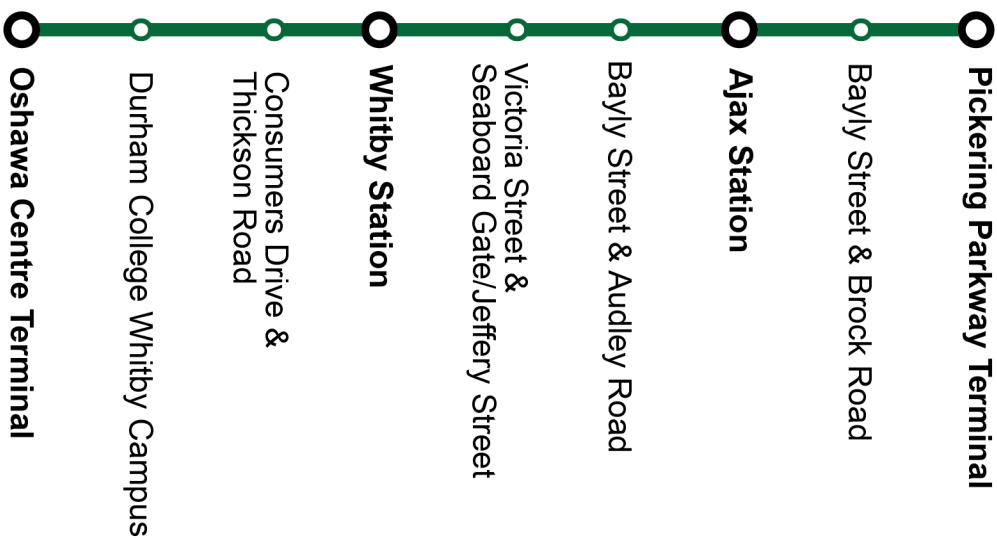

Dashes indicate the stop is not served by a trip. Trip notes are indicated by a letter or symbol and explained at the bottom of each timetable. Schedule times are shown in 24-hour clock. If you require this information in an accessible format, please contact Customer Service at 1-866-247-0055. See durhamregiontransit.com for more information.