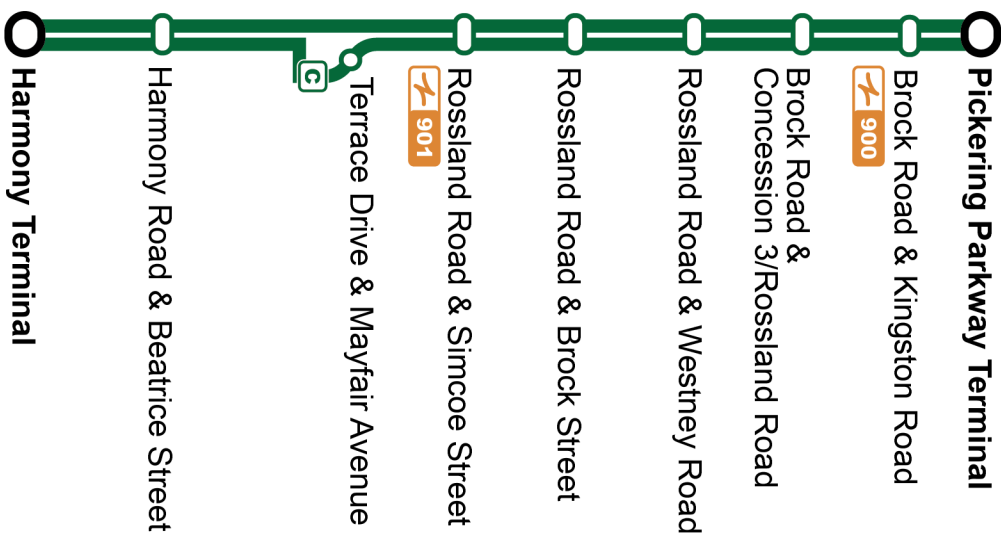

Dashes indicate the stop is not served by a trip. Trip notes are indicated by a letter or symbol and explained at the bottom of each timetable. Schedule times are shown in 24-hour clock. If you require this information in an accessible format, please contact Customer Service at 1-866-247-0055. See durhamregiontransit.com for more information.

Weekday							West
Harmony Terminal Stop #812	Terrace Southbound @ Mayfair Stop #590	Rossland Westbound @ Simcoe Stop #597	Rossland Westbound @ Brock Street Stop #465	Rossland Westbound @ Westney Stop #93143	Brock Road Southbound @ Clearside Stop #93441	Pickering Parkway Terminal Stop #93112	
4:31	—	4:41	4:53	5:05	5:10	5:17	
5:01	—	5:11	5:23	5:35	5:40	5:47	
5:31	—	5:41	5:53	6:05	6:10	6:17	
6:01	—	6:11	6:23	6:35	6:40	6:47	
6:16	—	6:26	6:38	6:50	6:55	7:02	
6:31	—	6:41	6:53	7:05	7:10	7:17	
C 6:44	6:51	6:56	7:08	7:20	7:25	7:32	
7:01	—	7:11	7:23	7:35	7:40	7:47	
7:16	—	7:26	7:38	7:50	7:55	8:02	
7:31	—	7:41	7:53	8:05	8:10	8:17	
C 7:44	7:51	7:56	8:08	8:20	8:25	8:32	
8:01	—	8:11	8:23	8:35	8:40	8:47	
8:16	—	8:26	8:38	8:50	8:55	9:02	
8:31	—	8:41	8:53	9:05	9:10	9:17	
C 8:44	8:51	8:56	9:08	9:20	9:25	9:32	
9:01	—	9:11	9:23	9:35	9:40	9:47	
9:16	—	9:26	9:38	9:50	9:55	10:02	
C 9:35	9:43	9:47	10:01	10:14	10:20	10:29	
9:57	—	10:07	10:21	10:32	10:38	10:47	
10:12	—	10:22	10:36	10:47	10:53	11:02	
10:27	—	10:37	10:51	11:02	11:08	11:17	
C 10:38	10:46	10:50	11:04	11:17	11:23	11:32	
10:57	—	11:07	11:21	11:32	11:38	11:47	
11:12	—	11:22	11:36	11:47	11:53	12:02	
11:27	—	11:37	11:51	12:02	12:08	12:17	
C 11:38	11:46	11:50	12:04	12:17	12:23	12:32	
11:57	—	12:07	12:21	12:32	12:38	12:47	
12:08	—	12:18	12:32	12:45	12:51	13:00	
12:23	—	12:33	12:47	13:00	13:06	13:15	
C 12:36	12:44	12:48	13:02	13:15	13:21	13:30	
12:53	—	13:03	13:17	13:30	13:36	13:45	
13:08	—	13:18	13:32	13:45	13:51	14:00	
13:23	—	13:33	13:47	14:00	14:06	14:15	
C 13:36	13:44	13:48	14:02	14:15	14:21	14:30	
13:53	—	14:03	14:17	14:30	14:36	14:45	