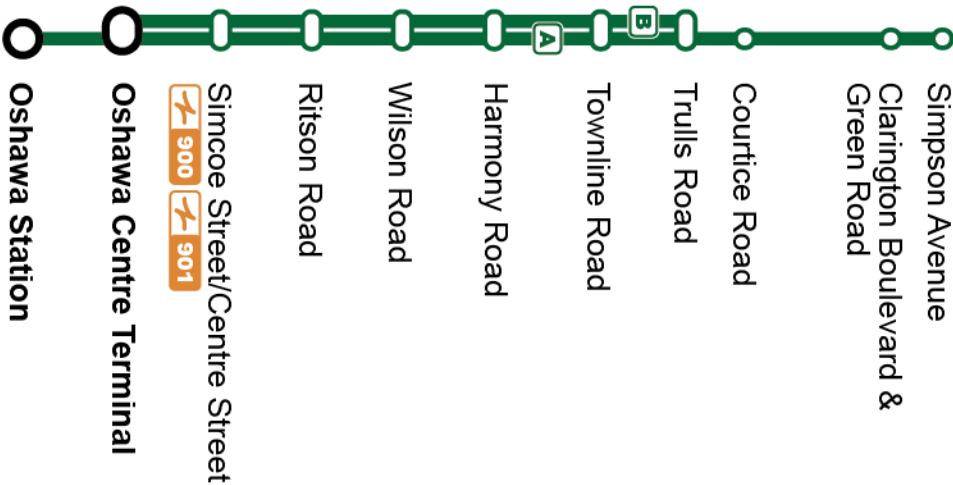

Dashes indicate the stop is not served by a trip. Trip notes are indicated by a letter or symbol and explained at the bottom of each timetable. Schedule times are shown in 24-hour clock. If you require this information in an accessible format, please contact Customer Service at 1-866-247-0055. See durhamregiontransit.com for more information.

902 King

Effective September 21, 2020