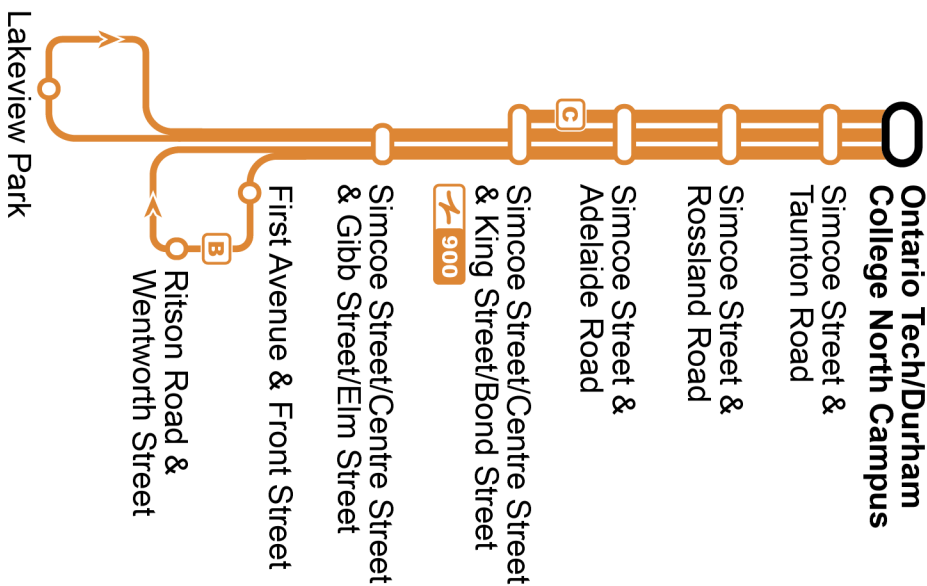

Weekday								South
Ontario Tech / Durham College North Campus Stop #698	Simcoe Southbound @ Taunton Stop #711	Simcoe Southbound @ Rossland Stop #650	Centre Southbound @ King Stop #659	Simcoe Southbound @ Wentworth Stop #3570	Lakeview Park Westbound @ Ritson Stop #1029	Ritson Southbound @ Bloor Stop #3109	Simcoe Northbound @ Wentworth Stop #1096	
—	—	—	—	5:36	5:42	—	—	
5:40	5:46	5:51	6:01	6:10	6:16	—	—	
6:00	6:06	6:11	6:21	6:30	6:36	—	—	
6:20	6:26	6:31	6:41	6:50	6:56	—	—	
6:40	6:46	6:51	7:02	7:12	7:18	—	—	
7:00	7:06	7:11	7:22	7:32	7:38	—	—	
7:20	7:26	7:31	7:42	7:52	7:58	—	—	
B 7:30	7:36	7:41	7:52	—	—	8:01	8:04	
7:40	7:46	7:51	8:02	8:12	8:18	—	—	
B 7:50	7:56	8:01	8:12	—	—	8:21	8:24	
8:00	8:06	8:11	8:22	8:32	8:38	—	—	
B 8:10	8:16	8:21	8:32	—	—	8:41	8:44	
8:20	8:26	8:31	8:42	8:52	8:58	—	—	
B 8:30	8:36	8:41	8:52	—	—	9:01	9:04	
8:42	8:48	8:53	9:04	9:14	9:20	—	—	
B 8:52	8:58	9:03	9:14	—	—	9:23	9:26	
9:05	9:11	9:16	9:23	9:34	9:39	—	—	
B 9:15	9:21	9:26	9:33	—	—	9:41	9:43	
9:25	9:31	9:36	9:43	9:54	9:59	—	—	
B 9:35	9:41	9:46	9:53	—	—	10:01	10:03	
9:45	9:51	9:56	10:03	10:14	10:19	—	—	
B 9:55	10:01	10:06	10:13	—	—	10:21	10:23	
10:05	10:11	10:16	10:23	10:34	10:39	—	—	
B 10:15	10:21	10:26	10:33	—	—	10:41	10:43	
10:25	10:31	10:36	10:43	10:54	10:59	—	—	
B 10:35	10:41	10:46	10:53	—	—	11:01	11:03	
10:45	10:51	10:56	11:03	11:14	11:19	—	—	
B 10:55	11:01	11:06	11:13	—	—	11:21	11:23	
11:05	11:11	11:16	11:23	11:34	11:39	—	—	
B 11:15	11:21	11:26	11:33	—	—	11:41	11:43	
11:25	11:31	11:36	11:43	11:54	11:59	—	—	
B 11:35	11:41	11:46	11:53	—	—	12:01	12:03	
11:45	11:51	11:56	12:03	12:14	12:19	—	—	
B 11:55	12:01	12:06	12:13	—	—	12:21	12:23	
12:05	12:11	12:16	12:23	12:34	12:39	—	—	
B 12:15	12:21	12:26	12:33	—	—	12:41	12:43	
12:25	12:31	12:36	12:43	12:54	12:59	—	—	
B 12:35	12:41	12:46	12:53	—	—	13:01	13:03	
12:45	12:51	12:56	13:03	13:14	13:19	—	—	
B 12:55	13:01	13:06	13:13	—	—	13:21	13:23	
13:05	13:11	13:16	13:23	13:34	13:39	—	—	
B 13:15	13:21	13:26	13:33	—	—	13:41	13:43	
13:25	13:31	13:36	13:43	13:54	13:59	—	—	
B 13:35	13:41	13:46	13:53	—	—	14:01	14:03	
13:45	13:51	13:56	14:03	14:14	14:19	—	—	
B 13:55	14:01	14:06	14:13	—	—	14:21	14:23	
B	To Wentworth Street and Simcoe Street via First Avenue and Ritson Road							
S	Short turn							