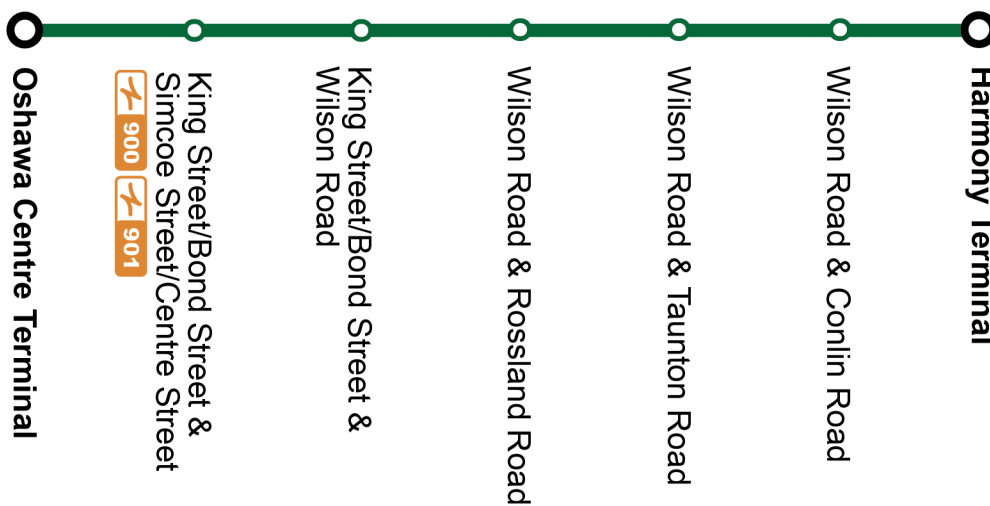

Weekend					South
Harmony Terminal Stop #812	Wilson Southbound @ Coldstream Stop #90054	Wilson Southbound @ Taunton Stop #90056	Wilson Southbound @ Rossland Stop #90066	Bond Westbound @ Simcoe Stop #1165	Oshawa Centre Terminal Stop #2595
14:30	14:37	14:39	14:43	14:52	15:00
15:00	15:07	15:09	15:13	15:22	15:30
15:30	15:37	15:39	15:43	15:52	16:00
16:00	16:07	16:09	16:13	16:22	16:30
16:30	16:37	16:39	16:43	16:52	17:00
17:00	17:07	17:09	17:13	17:22	17:30
17:30	17:37	17:39	17:43	17:52	18:00
18:00	18:07	18:09	18:13	18:22	18:30
18:30	18:37	18:39	18:43	18:52	19:00
19:00	19:07	19:09	19:13	19:22	19:30
19:30	19:37	19:39	19:43	19:52	20:00
20:00	20:07	20:09	20:13	20:22	20:30
20:30	20:37	20:39	20:43	20:52	21:00
21:00	21:07	21:09	21:13	21:22	21:30
21:30	21:37	21:39	21:43	21:52	22:00
22:00	22:07	22:09	22:13	22:22	22:30
22:30	22:37	22:39	22:43	22:52	23:00

Dashes indicate the stop is not served by a trip. Trip notes are indicated by a letter or symbol and explained at the bottom of each timetable. Schedule times are shown in 24-hour clock. If you require this information in an accessible format, please contact Customer Service at 1-866-247-0055. See durhamregiontransit.com for more information.