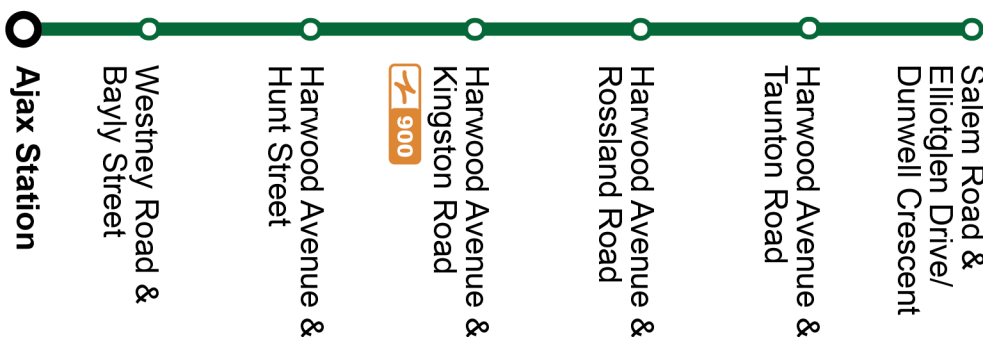

Weekend		North			
Ajax Station Stop #2569	Bayly Eastbound @ Monarch Stop #2303	Harwood Northbound @ Kingston Stop #2158	Harwood Northbound @ Rossland Stop #2164	Harwood Northbound @ Taunton Stop #93140	Salem Southbound @ Dunwell Cr Stop #93138
14:15	14:19	14:27	14:30	14:34	14:36
14:45	14:49	14:57	15:00	15:04	15:06
15:15	15:19	15:27	15:30	15:34	15:36
15:45	15:49	15:57	16:00	16:04	16:06
16:15	16:19	16:27	16:30	16:34	16:36
16:45	16:49	16:57	17:00	17:04	17:06
17:15	17:19	17:27	17:30	17:34	17:36
17:45	17:49	17:57	18:00	18:04	18:06
18:15	18:19	18:27	18:30	18:34	18:36
18:45	18:49	18:57	19:00	19:04	19:06
19:15	19:19	19:27	19:30	19:34	19:36
19:45	19:49	19:57	20:00	20:04	20:06
20:15	20:19	20:27	20:30	20:34	20:36
20:45	20:49	20:57	21:00	21:04	21:06
21:15	21:19	21:27	21:30	21:34	21:36
21:45	21:49	21:57	22:00	22:04	22:06
22:15	22:19	22:27	22:30	22:34	22:36

Dashes indicate the stop is not served by a trip. Trip notes are indicated by a letter or symbol and explained at the bottom of each timetable. Schedule times are shown in 24-hour clock. If you require this information in an accessible format, please contact Customer Service at 1-866-247-0055. See durhamregiontransit.com for more information.

216 Harwood North

Effective September 28, 2020