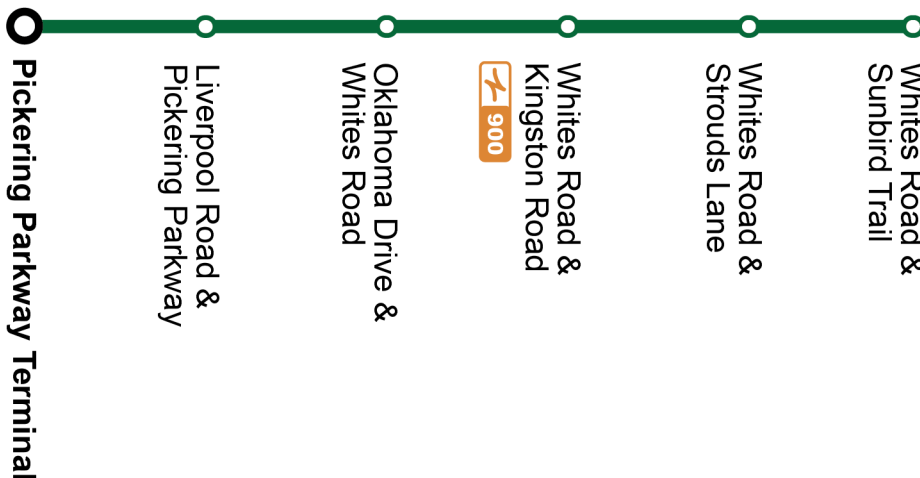

Weekend		South		
Whites Southbound @ Sunbird Trail Stop #1751	Whites Southbound @ Kingston Stop #93216	Oklahoma Eastbound @ Whites Stop #93218	Bayly Eastbound @ West Shore Stop #1689	Pickering Parkway Terminal Stop #93112
5:59	6:04	6:06	6:10	6:17
6:29	6:34	6:36	6:40	6:47
6:59	7:04	7:06	7:10	7:17
7:29	7:34	7:36	7:40	7:47
7:59	8:04	8:06	8:10	8:17
8:29	8:34	8:36	8:40	8:47
8:59	9:04	9:06	9:10	9:17
9:29	9:34	9:36	9:40	9:47
9:59	10:04	10:06	10:10	10:17
10:28	10:33	10:35	10:39	10:47
10:58	11:03	11:05	11:09	11:17
11:28	11:33	11:35	11:39	11:47
11:58	12:03	12:05	12:09	12:17
12:28	12:33	12:35	12:39	12:47
12:58	13:03	13:05	13:09	13:17
13:28	13:33	13:35	13:39	13:47
13:58	14:03	14:05	14:09	14:17

120 Whites
 Effective September 28, 2020

Weekday		North		
Pickering Parkway Terminal Stop #93112	West Shore Southbound @ Vistula Stop #1645	Oklahoma Westbound @ Whites Stop #93219	Whites Northbound @ Kingston Stop #93217	Whites Southbound @ Sunbird Trail Stop #1751
6:35	6:40	6:44	6:46	6:51
7:05	7:10	7:14	7:16	7:21
7:35	7:40	7:44	7:46	7:51
8:05	8:10	8:14	8:16	8:21
8:35	8:40	8:44	8:46	8:51
9:05	9:10	9:14	9:16	9:21
9:35	9:40	9:44	9:46	9:51
10:05	10:10	10:14	10:16	10:21
10:35	10:40	10:44	10:46	10:51
11:05	11:10	11:14	11:16	11:21
11:35	11:40	11:44	11:46	11:51
12:05	12:10	12:14	12:16	12:21
12:35	12:40	12:44	12:46	12:51
13:05	13:10	13:14	13:16	13:21
13:35	13:40	13:44	13:46	13:51
14:05	14:10	14:14	14:16	14:21
14:35	14:40	14:44	14:46	14:51
15:05	15:10	15:14	15:16	15:21
15:35	15:40	15:44	15:46	15:51
16:05	16:10	16:15	16:18	16:24
16:35	16:40	16:45	16:48	16:54
17:05	17:10	17:15	17:18	17:24
17:35	17:40	17:45	17:48	17:54
18:05	18:10	18:15	18:18	18:24
18:35	18:40	18:45	18:48	18:54
19:05	19:10	19:15	19:18	19:24
19:35	19:40	19:45	19:48	19:54
20:05	20:10	20:14	20:16	20:21
20:35	20:40	20:44	20:46	20:51
21:05	21:10	21:14	21:16	21:21
21:35	21:40	21:44	21:46	21:51
22:05	22:10	22:14	22:16	22:21