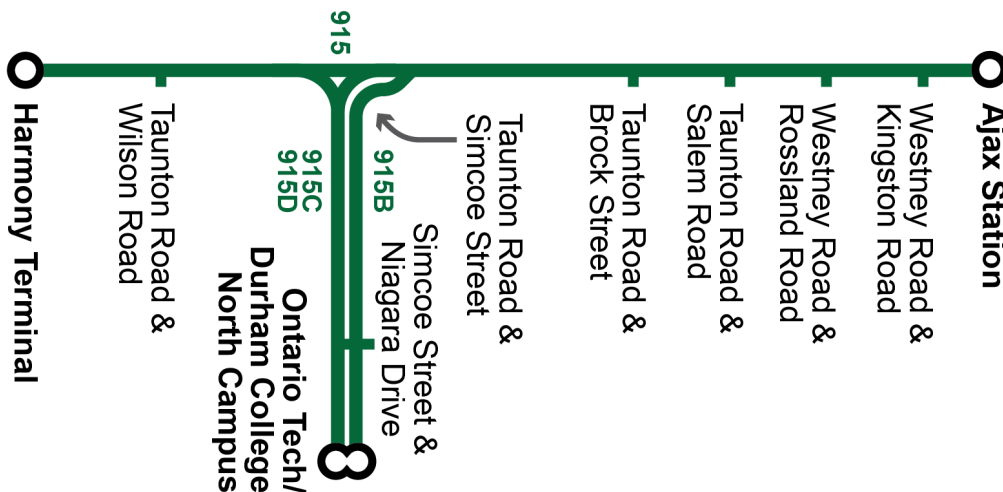

Dashes indicate the stop is not served by a trip. Trip notes are indicated by a letter or symbol and explained at the bottom of each timetable. Schedule times are shown in 24-hour clock. If you require this information in an accessible format, please contact Customer Service at 1-866-247-0055. See [durhamregiontransit.com](http://durhamregiontransit.com) for more information.