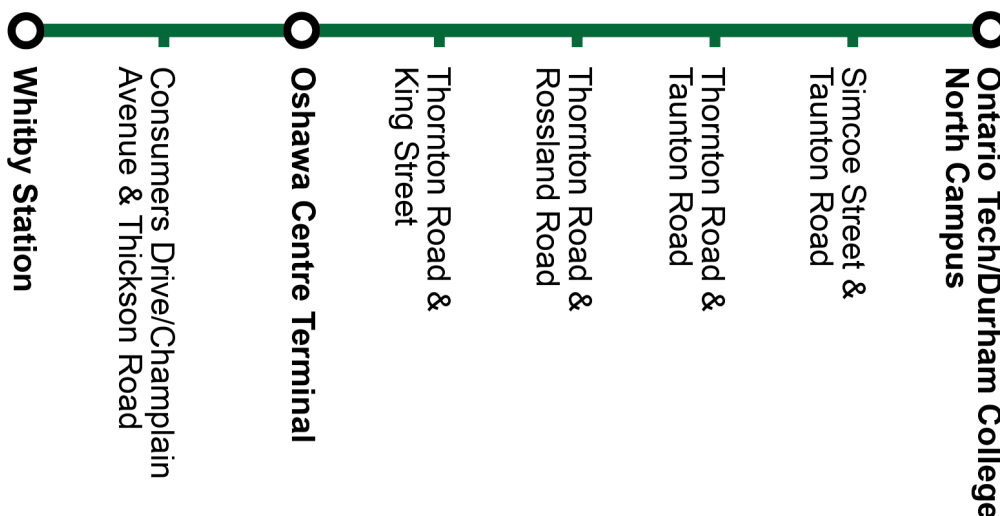

Sunday						North
Whitby Station <b>Stop #2576</b>	Durham College Whitby Campus <b>Stop #339</b>	Oshawa Centre Terminal <b>Stop #2595</b>	Thornton Northbound @ King <b>Stop #542</b>	Taunton Eastbound @ Thornton <b>Stop #836</b>	Ontario Tech / Durham College North Campus <b>Stop #698</b>	
8:15	8:23	8:30	8:33	8:41	8:50	
9:15	9:23	9:30	9:33	9:41	9:50	
10:15	10:23	10:30	10:33	10:41	10:50	
11:15	11:23	11:30	11:33	11:41	11:50	
12:15	12:23	12:30	12:33	12:41	12:50	
13:15	13:23	13:30	13:33	13:41	13:50	
14:15	14:23	14:30	14:33	14:41	14:50	
15:15	15:23	15:30	15:33	15:41	15:50	
16:15	16:23	16:30	16:33	16:41	16:50	
17:15	17:23	17:30	17:33	17:41	17:50	
18:15	18:23	18:30	18:33	18:41	18:50	
19:15	19:23	19:30	19:33	19:41	19:50	
20:15	20:23	20:30	20:33	20:41	20:50	
21:15	21:23	21:30	21:33	21:41	21:50	

Sunday						South
Ontario Tech / Durham College North Campus <b>Stop #698</b>	Thornton Southbound @ Taunton <b>Stop #93428</b>	Thornton Southbound @ King <b>Stop #561</b>	Oshawa Centre Terminal <b>Stop #2595</b>	Durham College Whitby Campus <b>Stop #339</b>	Whitby Station <b>Stop #2576</b>	
7:55	8:04	8:12	8:17	8:25	8:33	
8:55	9:04	9:12	9:17	9:25	9:33	
9:55	10:04	10:12	10:17	10:25	10:33	
10:55	11:04	11:12	11:17	11:25	11:33	
11:55	12:04	12:12	12:17	12:25	12:33	
12:55	13:04	13:12	13:17	13:25	13:33	
13:55	14:04	14:12	14:17	14:25	14:33	
14:55	15:04	15:12	15:17	15:25	15:33	
15:55	16:04	16:12	16:17	16:25	16:33	
16:55	17:04	17:12	17:17	17:25	17:33	
17:55	18:04	18:12	18:17	18:25	18:33	
18:55	19:04	19:12	19:17	19:25	19:33	
19:55	20:04	20:12	20:17	20:25	20:33	

Dashes indicate the stop is not served by a trip. Trip notes are indicated by a letter or symbol and explained at the bottom of each timetable. Schedule times are shown in 24-hour clock. If you require this information in an accessible format, please contact Customer Service at 1-866-247-0055. See [durhamregiontransit.com](http://durhamregiontransit.com) for more information.