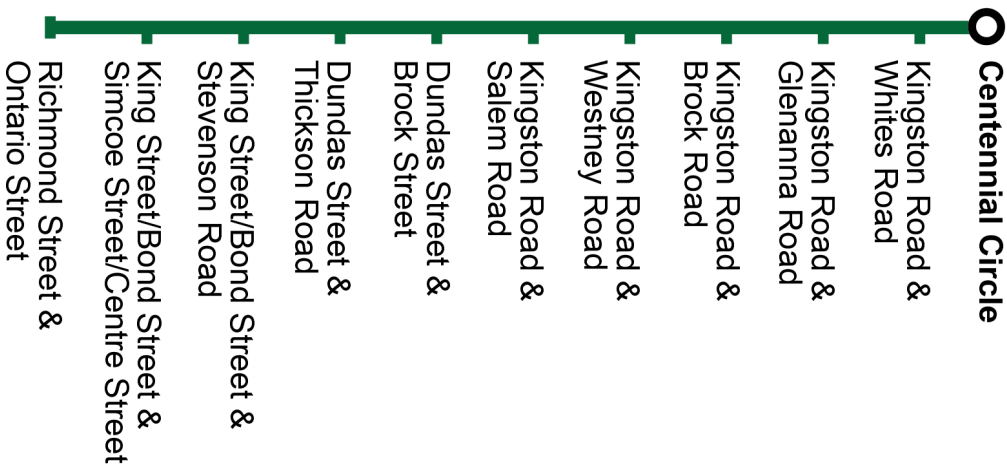

Dashes indicate the stop is not served by a trip. Trip notes are indicated by a letter or symbol and explained at the bottom of each timetable. Schedule times are shown in 24-hour clock. If you require this information in an accessible format, please contact Customer Service at 1-866-247-0055. See durhamregiontransit.com for more information.