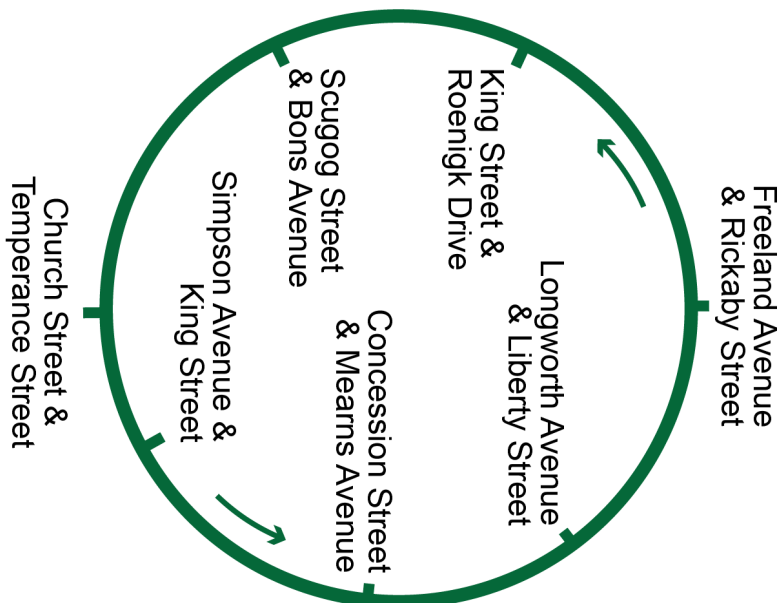

Sunday	East	Sunday	West
Church Eastbound @ Temperance <b>Stop #1480</b>	Simpson Northbound @ King <b>Stop #1498</b>	Mearns Northbound @ Concession <b>Stop #3161</b>	Longworth Westbound @ Liberty <b>Stop #3173</b>
—	9:39	9:43	9:47
10:34	10:39	10:43	10:47
11:34	11:39	11:43	11:47
12:34	12:39	12:43	12:47
13:34	13:39	13:43	13:47
14:34	14:39	14:43	14:47
15:34	15:39	15:43	15:47
16:34	16:39	16:43	16:47
17:34	17:39	17:43	17:47
Longworth Westbound @ Liberty <b>Stop #3173</b>	Freeland Westbound @ Rickaby <b>Stop #1470</b>	Church Eastbound @ Temperance <b>Stop #1480</b>	
9:47	9:50	9:57	
10:47	10:50	10:57	
11:47	11:50	11:57	
12:47	12:50	12:57	
13:47	13:50	13:57	
14:47	14:50	14:57	
15:47	15:50	15:57	
16:47	16:50	16:57	
17:47	17:50	17:57	

Dashes indicate the stop is not served by a trip. Trip notes are indicated by a letter or symbol and explained at the bottom of each timetable. Schedule times are shown in 24-hour clock. If you require this information in an accessible format, please contact Customer Service at 1-866-247-0055. See [durhamregiontransit.com](http://durhamregiontransit.com) for more information.