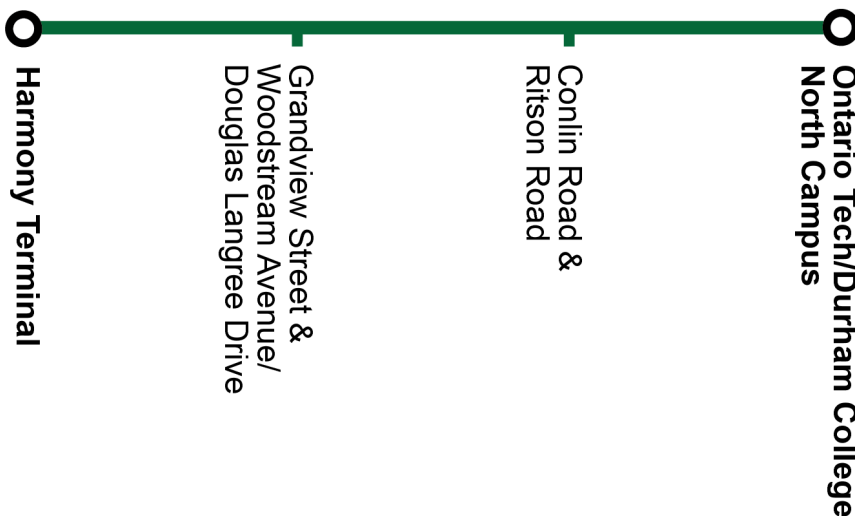

Sunday		West	
Harmony Terminal Stop #812	Grandview Northbound @ Woodstream Stop #3136	Conlin Westbound @ Ritson Stop #896	Ontario Tech / Durham College North Campus Stop #698
7:40	7:44	7:49	7:57
8:40	8:44	8:49	8:57
9:40	9:44	9:49	9:57
10:40	10:44	10:49	10:57
11:40	11:44	11:49	11:57
12:40	12:44	12:49	12:57
13:40	13:44	13:49	13:57
14:40	14:44	14:49	14:57
15:40	15:44	15:49	15:57
16:40	16:44	16:49	16:57
17:40	17:44	17:49	17:57
18:40	18:44	18:49	18:57
19:40	19:44	19:48	19:55
20:40	20:44	20:48	20:55
21:40	21:44	21:48	21:55

Sunday		East	
Ontario Tech / Durham College North Campus Stop #698	Conlin Eastbound @ Ritson Stop #855	Grandview Southbound @ Woodstream Stop #3133	Harmony Terminal Stop #812
8:15	8:23	8:27	8:32
9:15	9:23	9:27	9:32
10:15	10:23	10:27	10:32
11:15	11:23	11:27	11:32
12:15	12:23	12:27	12:32
13:15	13:23	13:27	13:32
14:15	14:23	14:27	14:32
15:15	15:23	15:27	15:32
16:15	16:23	16:27	16:32
17:15	17:23	17:27	17:32
18:15	18:23	18:27	18:32
19:15	19:23	19:27	19:32
19:58	20:05	20:09	20:13
20:58	21:05	21:09	21:13
21:58	22:05	22:09	22:13

Dashes indicate the stop is not served by a trip. Trip notes are indicated by a letter or symbol and explained at the bottom of each timetable. Schedule times are shown in 24-hour clock. If you require this information in an accessible format, please contact Customer Service at 1-866-247-0055. See durhamregiontransit.com for more information.