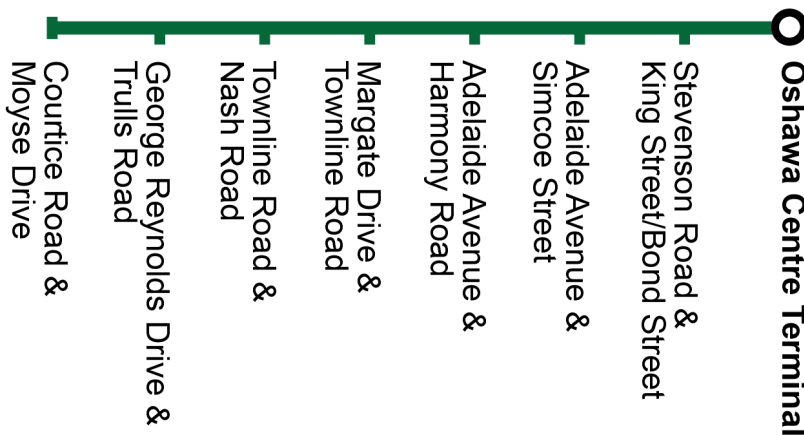

Sunday		West			
Courtie Northbound @ Moyse Stop #93323	Nash Westbound @ Townline Stop #93337	Adelaide Westbound @ Harmony Stop #746	Adelaide Westbound @ Simcoe Stop #754	Stevenson Southbound @ King Stop #953	Oshawa Centre Terminal Stop #2595
9:56	10:05	10:12	10:18	10:22	10:27
10:56	11:05	11:12	11:18	11:22	11:27
11:56	12:05	12:12	12:18	12:22	12:27
12:56	13:05	13:12	13:18	13:22	13:27
13:56	14:05	14:12	14:18	14:22	14:27
14:56	15:05	15:12	15:18	15:22	15:27
15:56	16:05	16:12	16:18	16:22	16:27
16:56	17:05	17:12	17:18	17:22	17:27
17:56	18:05	18:12	18:18	18:22	18:27
S 18:54	19:00	—	—	—	—
S Short turn					

Sunday		East		
Oshawa Centre Terminal Stop #2595	Adelaide Eastbound @ Simcoe Stop #720	Adelaide Eastbound @ Harmony Stop #728	Margate Eastbound @ Townline Stop #736	Courtie Southbound @ Moyse Stop #1217
10:15	10:23	10:28	10:32	10:45
11:15	11:23	11:28	11:32	11:45
12:15	12:23	12:28	12:32	12:45
13:15	13:23	13:28	13:32	13:45
14:15	14:23	14:28	14:32	14:45
15:15	15:23	15:28	15:32	15:45
16:15	16:23	16:28	16:32	16:45
17:15	17:23	17:28	17:32	17:45

Dashes indicate the stop is not served by a trip. Trip notes are indicated by a letter or symbol and explained at the bottom of each timetable. Schedule times are shown in 24-hour clock. If you require this information in an accessible format, please contact Customer Service at 1-866-247-0055. See durhamregiontransit.com for more information.