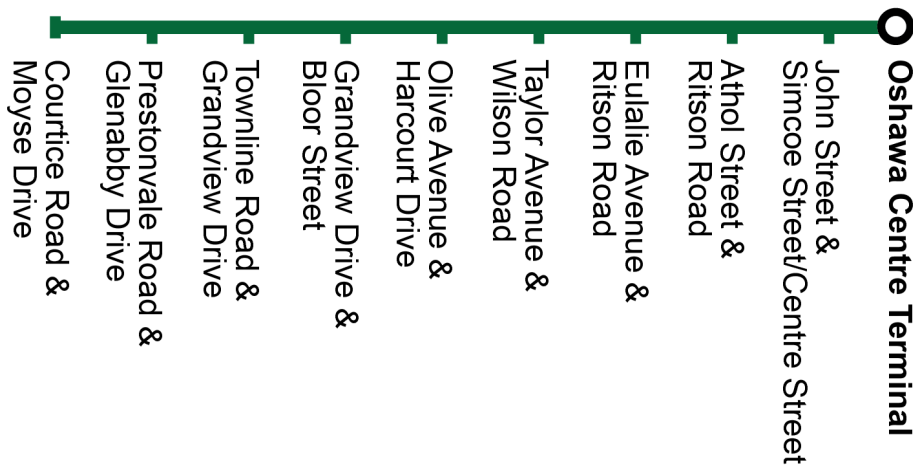

Sunday				West
Courtice Southbound @ Moyse				
Stop #1217				
Glenabbey Westbound @ Townline				
Stop #93445				
Olive Westbound @ Harmony				
Stop #1256				
Eulalie Westbound @ Ritson				
Stop #1324				
Oshawa Centre Terminal				
Stop #2595				
8:38	8:46	8:54	9:00	9:08
9:38	9:46	9:54	10:00	10:08
10:38	10:46	10:54	11:00	11:08
11:38	11:46	11:54	12:00	12:08
12:38	12:46	12:54	13:00	13:08
13:38	13:46	13:54	14:00	14:08
14:38	14:46	14:54	15:00	15:08
15:38	15:46	15:54	16:00	16:08
16:38	16:46	16:54	17:00	17:08
17:38	17:46	17:54	18:00	18:08

Weekday		West			
Courtice Southbound @ Moyses Stop #1217	Glenabbey Westbound @ Townline Stop #93445	Olive Westbound @ Harmony Stop #1256	Eulalie Westbound @ Ritson Stop #1324	Oshawa Centre Terminal Stop #2595	
—	5:40	5:47	5:53	6:02	
—	6:08	6:15	6:21	6:30	
6:27	6:34	6:41	6:47	6:54	
6:51	6:59	7:07	7:13	7:21	
7:21	7:29	7:37	7:43	7:51	
7:51	7:59	8:07	8:13	8:21	
8:21	8:29	8:37	8:43	8:51	
8:51	8:59	9:07	9:13	9:21	
9:21	9:29	9:37	9:43	9:51	
9:51	9:59	10:07	10:13	10:21	
10:21	10:29	10:37	10:43	10:51	
10:51	10:59	11:07	11:13	11:21	
11:21	11:29	11:37	11:43	11:51	
11:51	11:59	12:07	12:13	12:21	
12:21	12:29	12:37	12:43	12:51	
12:51	12:59	13:07	13:13	13:21	
13:21	13:29	13:37	13:43	13:51	
13:51	13:59	14:07	14:13	14:21	
14:21	14:29	14:37	14:43	14:51	
14:51	14:59	15:07	15:13	15:21	
15:24	15:32	15:40	15:46	15:54	
15:54	16:02	16:10	16:16	16:24	
16:24	16:32	16:40	16:46	16:54	
16:54	17:02	17:10	17:16	17:24	
17:24	17:32	17:40	17:46	17:54	
17:54	18:02	18:10	18:16	18:24	
18:24	18:32	18:40	18:46	18:54	
18:54	19:02	19:10	19:16	19:24	
19:23	19:31	19:39	19:45	19:53	
19:53	20:01	20:09	20:15	20:23	
20:53	21:01	21:09	21:15	21:23	
21:53	22:01	22:09	22:15	22:23	