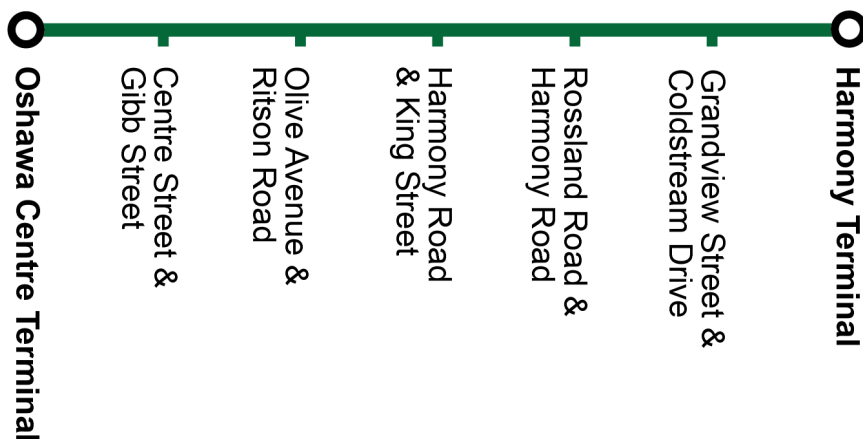

Sunday		North		
Oshawa Centre Terminal Stop #2595	Gibb Eastbound @ Centre Stop #2605	Harmony Northbound @ King Stop #1138	Harmony Northbound @ Rossland (South side stop) Stop #584	Harmony Terminal Stop #812
—	9:15	9:24	9:27	9:37
10:10	10:15	10:24	10:27	10:37
11:10	11:15	11:24	11:27	11:37
12:10	12:15	12:24	12:27	12:37
13:10	13:15	13:24	13:27	13:37
14:10	14:15	14:24	14:27	14:37
15:10	15:15	15:24	15:27	15:37
16:10	16:15	16:24	16:27	16:37
17:10	17:15	17:24	17:27	17:37
18:10	18:15	18:24	18:27	18:37
19:10	19:15	19:24	19:27	19:37

Sunday		South		
Harmony Terminal Stop #812	Rossland Westbound @ Harmony Stop #585	Harmony Southbound @ King Stop #1148	Gibb Westbound @ Centre Stop #2604	Oshawa Centre Terminal Stop #2595
9:35	9:44	9:48	9:57	10:00
10:35	10:44	10:48	10:57	11:00
11:35	11:44	11:48	11:57	12:00
12:35	12:44	12:48	12:57	13:00
13:35	13:44	13:48	13:57	14:00
14:35	14:44	14:48	14:57	15:00
15:35	15:44	15:48	15:57	16:00
16:35	16:44	16:48	16:57	17:00
17:35	17:44	17:48	17:57	18:00
18:35	18:44	18:48	18:57	19:00

Dashes indicate the stop is not served by a trip. Trip notes are indicated by a letter or symbol and explained at the bottom of each timetable. Schedule times are shown in 24-hour clock. If you require this information in an accessible format, please contact Customer Service at 1-866-247-0055. See durhamregiontransit.com for more information.