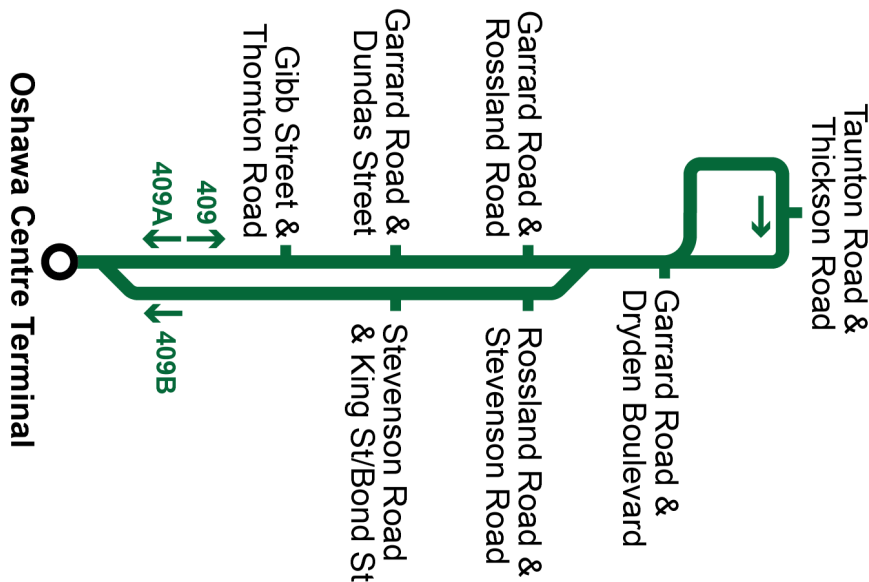

Sunday		North
Oshawa Centre Terminal Stop #2595	Garrard Northbound @ Rossland Stop #352	Taunton Eastbound @ Thickson Stop #383
9:35	9:44	9:50
10:35	10:44	10:50
11:35	11:44	11:50
12:35	12:44	12:50
13:35	13:44	13:50
14:35	14:44	14:50
15:35	15:44	15:50
16:35	16:44	16:50
17:35	17:44	17:50
18:35	18:44	18:50

Sunday		South
Taunton Eastbound @ Thickson Stop #383	Stevenson Southbound @ King Stop #953	Garrard Southbound @ Rossland Stop #300
B 9:50	10:01	—
B 10:50	11:01	—
B 11:50	12:01	—
B 12:50	13:01	—
B 13:50	14:01	—
B 14:50	15:01	—
B 15:50	16:01	—
B 16:50	17:01	—
B 17:50	18:01	—
B 18:50	19:01	—
		Oshawa Centre Terminal Stop #2595
B To Oshawa Centre Terminal via Stevenson		

Dashes indicate the stop is not served by a trip. Trip notes are indicated by a letter or symbol and explained at the bottom of each timetable. Schedule times are shown in 24-hour clock. If you require this information in an accessible format, please contact Customer Service at 1-866-247-0055. See durhamregiontransit.com for more information.