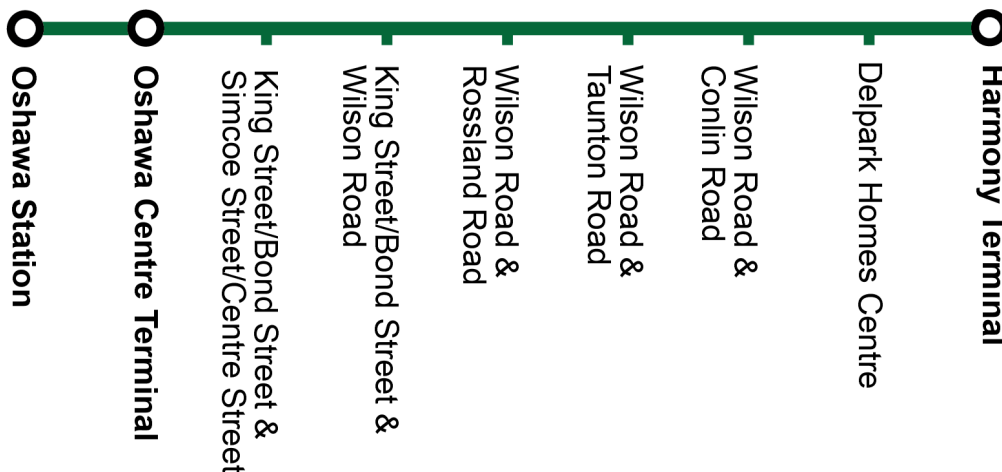

Sunday							North
Oshawa Station Stop #2585	Oshawa Centre Terminal Stop #2595	King Eastbound @ Simcoe Stop #1242	Wilson Northbound @ Bond Stop #3120	Wilson Northbound @ Rossland Stop #90065	Wilson Northbound @ Conlin Stop #93356	Harmony Terminal Stop #812	
7:50	8:00	8:06	8:11	8:15	8:22	8:29	
8:50	9:00	9:06	9:11	9:15	9:22	9:29	
9:20	9:30	9:36	9:41	9:45	9:52	9:59	
9:50	10:00	10:06	10:11	10:15	10:22	10:29	
10:20	10:30	10:38	10:43	10:46	10:55	11:02	
10:50	11:00	11:08	11:13	11:16	11:25	11:32	
11:20	11:30	11:38	11:43	11:46	11:55	12:02	
11:50	12:00	12:08	12:13	12:16	12:25	12:32	
12:20	12:30	12:38	12:43	12:46	12:55	13:02	
12:50	13:00	13:08	13:13	13:16	13:25	13:32	
13:20	13:30	13:38	13:43	13:46	13:55	14:02	
13:50	14:00	14:08	14:13	14:16	14:25	14:32	
14:20	14:30	14:38	14:43	14:46	14:55	15:02	
S Short turn							

Sunday							North
Oshawa Station Stop #2585	Oshawa Centre Terminal Stop #2595	King Eastbound @ Simcoe Stop #1242	Wilson Northbound @ Bond Stop #3120	Wilson Northbound @ Rossland Stop #90065	Wilson Northbound @ Conlin Stop #93356	Harmony Terminal Stop #812	
14:50	15:00	15:08	15:13	15:16	15:25	15:32	
15:20	15:30	15:38	15:43	15:46	15:55	16:02	
15:50	16:00	16:08	16:13	16:16	16:25	16:32	
16:20	16:30	16:38	16:43	16:46	16:55	17:02	
16:50	17:00	17:08	17:13	17:16	17:25	17:32	
17:20	17:30	17:38	17:43	17:46	17:55	18:02	
17:50	18:00	18:08	18:13	18:16	18:25	18:32	
18:20	18:30	18:38	18:43	18:46	18:55	19:02	
18:50	19:00	19:08	19:13	19:16	19:25	19:32	
19:50	20:00	20:06	20:11	20:15	20:22	20:29	
20:50	21:00	21:06	21:11	21:15	21:22	21:29	
21:50	22:00	22:06	22:11	22:15	22:22	22:29	
S 22:50	23:00	23:06	23:11	—	—	—	
S Short turn							

Dashes indicate the stop is not served by a trip. Trip notes are indicated by a letter or symbol and explained at the bottom of each timetable. Schedule times are shown in 24-hour clock. If you require this information in an accessible format, please contact Customer Service at 1-866-247-0055. See durhamregiontransit.com for more information.