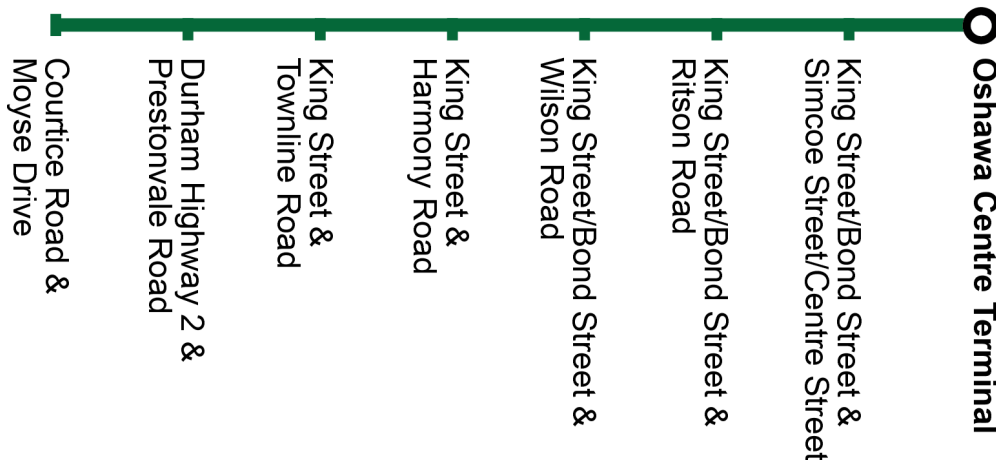

Sunday				East
Oshawa Centre Terminal Stop #2595	King Eastbound @ Simcoe Stop #1242	King Eastbound @ Harmony Stop #1194	King Eastbound @ Townline Stop #1200	Courtice Northbound @ Moyse Stop #93323
9:30	9:37	9:44	9:48	9:54
10:30	10:37	10:44	10:48	10:54
11:30	11:37	11:44	11:48	11:54
12:30	12:37	12:44	12:48	12:54
13:30	13:37	13:44	13:48	13:54
14:30	14:37	14:44	14:48	14:54
15:30	15:37	15:44	15:48	15:54
16:30	16:37	16:44	16:48	16:54
17:30	17:37	17:44	17:48	17:54
18:30	18:37	18:44	18:48	18:54

Sunday				West
Courtice Southbound @ Moyse Stop #1217	King Westbound @ Townline Stop #1133	King Westbound @ Harmony Stop #1156	Bond Westbound @ Simcoe Stop #1165	Oshawa Centre Terminal Stop #2595
9:45	9:50	9:53	9:59	10:04
10:45	10:50	10:53	10:59	11:04
11:45	11:51	11:55	12:01	12:07
12:45	12:51	12:55	13:01	13:07
13:45	13:51	13:55	14:01	14:07
14:45	14:51	14:55	15:01	15:07
15:45	15:51	15:55	16:01	16:07
16:45	16:51	16:55	17:01	17:07
17:45	17:51	17:55	18:01	18:07

Dashes indicate the stop is not served by a trip. Trip notes are indicated by a letter or symbol and explained at the bottom of each timetable. Schedule times are shown in 24-hour clock. If you require this information in an accessible format, please contact Customer Service at 1-866-247-0055. See durhamregiontransit.com for more information.

402 King

Effective September 2, 2019