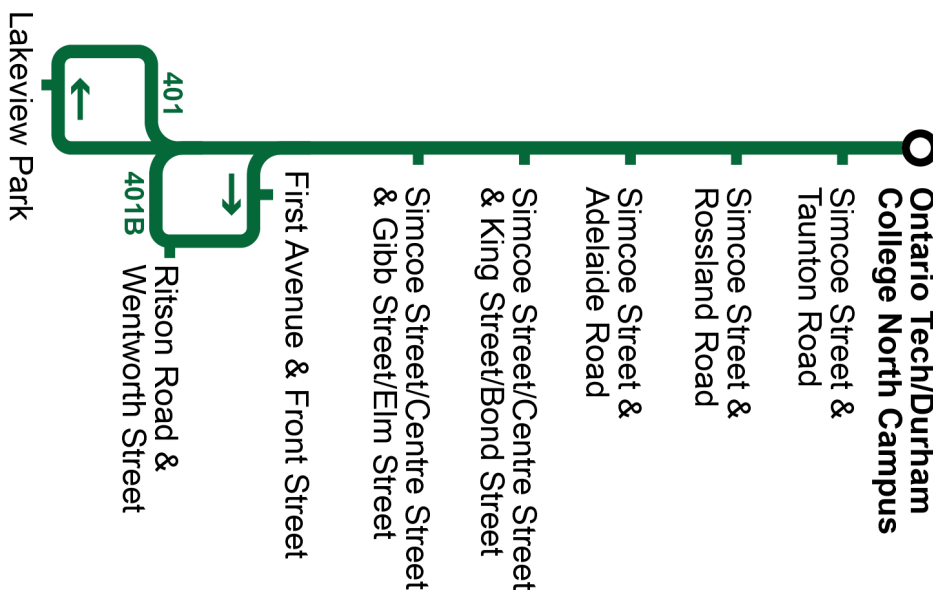

Sunday			South		
Ontario Tech / Durham College North Campus Stop #698	Simcoe Southbound @ Rossland Stop #650	Centre Southbound @ King Stop #659	Simcoe Northbound @ Wentworth Stop #1096	Simcoe Southbound @ Wentworth Stop #3570	Lakeview Park Westbound @ Ritson Stop #1029
16:00	16:12	16:20	—	16:30	16:35
16:30	16:42	16:50	—	17:00	17:05
17:00	17:12	17:20	—	17:30	17:35
17:30	17:42	17:50	—	18:00	18:05
18:00	18:12	18:20	—	18:30	18:35
18:30	18:42	18:50	—	19:00	19:05
19:00	19:10	19:18	—	19:27	19:32
19:30	19:40	19:48	—	19:57	20:02
20:00	20:10	20:18	—	20:27	20:32
20:30	20:40	20:48	—	20:57	21:02
21:00	21:10	21:18	—	21:27	21:32
21:30	21:40	21:48	—	21:57	22:02
22:00	22:10	22:18	—	22:27	22:32
22:30	22:40	22:48	—	22:57	23:02
23:00	23:10	23:18	—	23:27	23:32
23:30	23:40	23:48	—	23:57	0:02
0:00	0:10	0:18	—	0:27	0:32
S 0:41	0:51	0:59	—	1:08	—
S 1:12	1:22	1:30	—	1:39	—
S Short turn					

Dashes indicate the stop is not served by a trip. Trip notes are indicated by a letter or symbol and explained at the bottom of each timetable. Schedule times are shown in 24-hour clock. If you require this information in an accessible format, please contact Customer Service at 1-866-247-0055. See durhamregiontransit.com for more information.

Durham Region Transit
401 Simcoe
Effective September 2, 2019