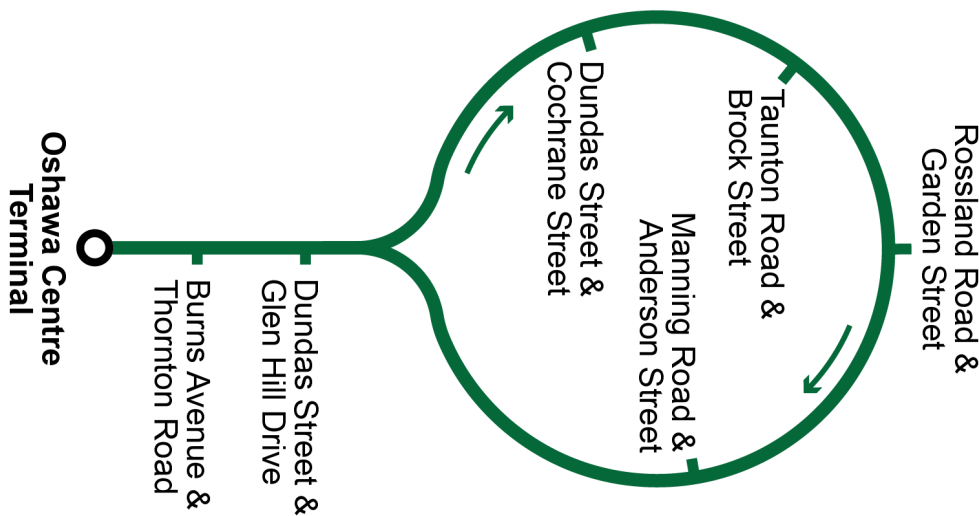

Sunday		East	
Taunton Eastbound @ Brock Street Stop #376	Dundas Eastbound @ Glen Hill Stop #450	Oshawa Centre Terminal Stop #2595	
8:43	8:58	9:09	
9:43	9:58	10:09	
10:43	10:58	11:09	
11:43	11:58	12:09	
12:43	12:58	13:09	
13:43	13:58	14:09	
14:43	14:58	15:09	
15:43	15:58	16:09	
16:43	16:58	17:09	
17:43	17:58	18:09	

Dashes indicate the stop is not served by a trip. Trip notes are indicated by a letter or symbol and explained at the bottom of each timetable. Schedule times are shown in 24-hour clock. If you require this information in an accessible format, please contact Customer Service at 1-866-247-0055. See durhamregiontransit.com for more information.

Saturday		West	
Oshawa Centre Terminal Stop #2595	Northbound @ 155 Glen Hill Stop #449	Dundas Westbound @ Cochrane Stop #401	Taunton Eastbound @ Brock Street Stop #376
8:15	8:25	8:31	8:41
9:15	9:25	9:31	9:41
10:15	10:25	10:31	10:41
11:15	11:25	11:31	11:41
12:15	12:25	12:31	12:41
13:15	13:25	13:31	13:41
14:15	14:25	14:31	14:41
15:15	15:25	15:31	15:41
16:15	16:25	16:31	16:41
17:15	17:25	17:31	17:41

Saturday		East	
Taunton Eastbound @ Brock Street Stop #376	Dundas Eastbound @ Glen Hill Stop #450	Oshawa Centre Terminal Stop #2595	
8:43	8:58	9:09	
9:43	9:58	10:09	
10:43	10:58	11:09	
11:43	11:58	12:09	
12:43	12:58	13:09	
13:43	13:58	14:09	
14:43	14:58	15:09	
15:43	15:58	16:09	
16:43	16:58	17:09	
17:43	17:58	18:09	