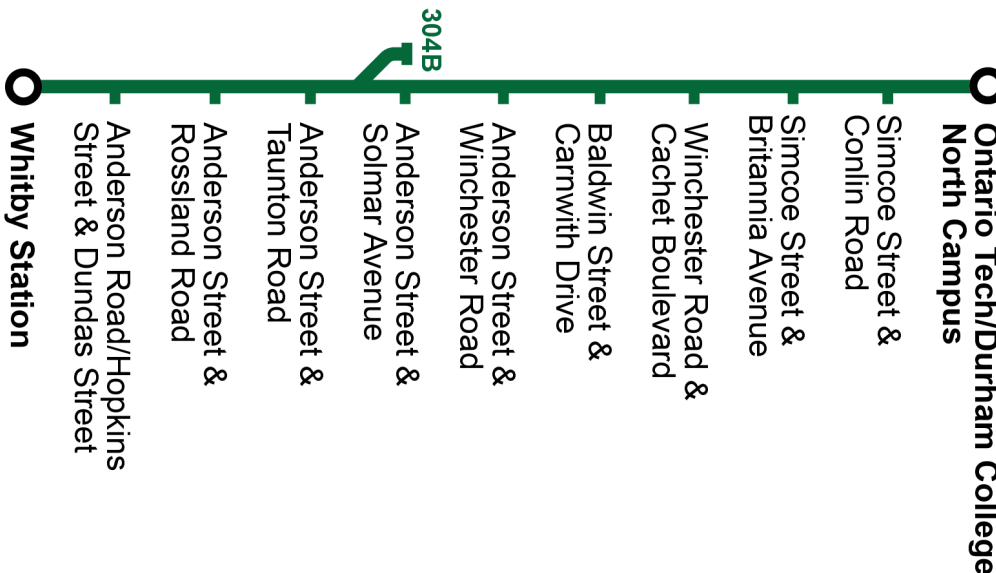

Sunday					South
Ontario Tech / Durham College North Campus Stop #698	Carnwith Westbound @ Downey Stop #507	Anderson Northbound @ Fawcett Stop #240	Anderson Southbound @ Taunton Stop #244	Anderson Southbound @ Dundas Stop #259	Whitby Station Stop #2576
7:55	8:08	—	8:18	8:24	8:32
8:55	9:08	—	9:18	9:24	9:32
9:55	10:08	—	10:18	10:24	10:32
10:55	11:08	—	11:18	11:24	11:32
11:55	12:08	—	12:18	12:24	12:32
12:55	13:08	—	13:18	13:24	13:32
13:55	14:08	—	14:18	14:24	14:32
14:55	15:08	—	15:18	15:24	15:32
15:55	16:08	—	16:18	16:24	16:32
16:55	17:08	—	17:18	17:24	17:32
17:55	18:08	—	18:18	18:24	18:32
18:55	19:08	—	19:18	19:24	19:32

Dashes indicate the stop is not served by a trip. Trip notes are indicated by a letter or symbol and explained at the bottom of each timetable. Schedule times are shown in 24-hour clock. If you require this information in an accessible format, please contact Customer Service at 1-866-247-0055. See durhamregiontransit.com for more information.

304 Anderson

Effective September 2, 2019