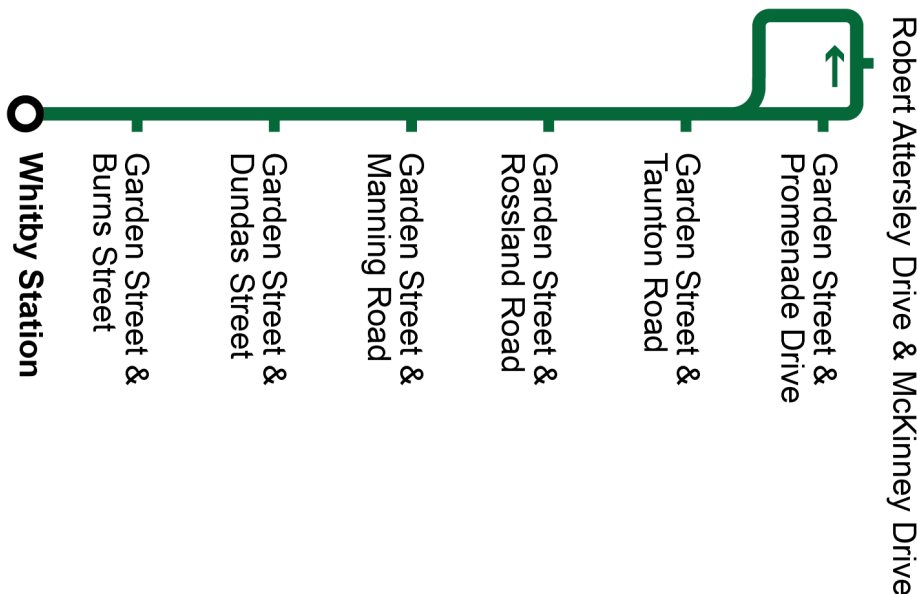

Sunday		North		
Whitby Station Stop #2576	Garden Northbound @ Dundas (North side stop) Stop #5	Garden Northbound @ Rossland Stop #11	Garden Northbound @ Taunton (North side stop) Stop #23	McKinney Southbound @ Broadleaf Stop #90020
8:40	8:47	8:50	8:55	8:58
9:40	9:47	9:50	9:55	9:58
10:40	10:47	10:50	10:55	10:58
11:40	11:47	11:50	11:55	11:58
12:40	12:47	12:50	12:55	12:58
13:40	13:47	13:50	13:55	13:58
14:40	14:47	14:50	14:55	14:58
15:40	15:47	15:50	15:55	15:58
16:40	16:47	16:50	16:55	16:58
17:40	17:47	17:50	17:55	17:58

Sunday		South		
McKinney Southbound @ Broadleaf Stop #90020	Garden Southbound @ Taunton Stop #93009	Garden Southbound @ Rossland Stop #30	Garden Southbound @ Dundas (South side stop) Stop #36	Whitby Station Stop #2576
8:00	8:02	8:05	8:10	8:15
8:58	9:00	9:03	9:08	9:13
9:58	10:00	10:03	10:08	10:13
10:58	11:00	11:03	11:08	11:13
11:58	12:00	12:03	12:08	12:13
12:58	13:00	13:03	13:08	13:13
13:58	14:00	14:03	14:08	14:13
14:58	15:00	15:03	15:08	15:13
15:58	16:00	16:03	16:08	16:13
16:58	17:00	17:03	17:08	17:13
17:58	18:00	18:03	18:08	18:13

Dashes indicate the stop is not served by a trip. Trip notes are indicated by a letter or symbol and explained at the bottom of each timetable. Schedule times are shown in 24-hour clock. If you require this information in an accessible format, please contact Customer Service at 1-866-247-0055. See durhamregiontransit.com for more information.

303 Garden

Effective September 2, 2019