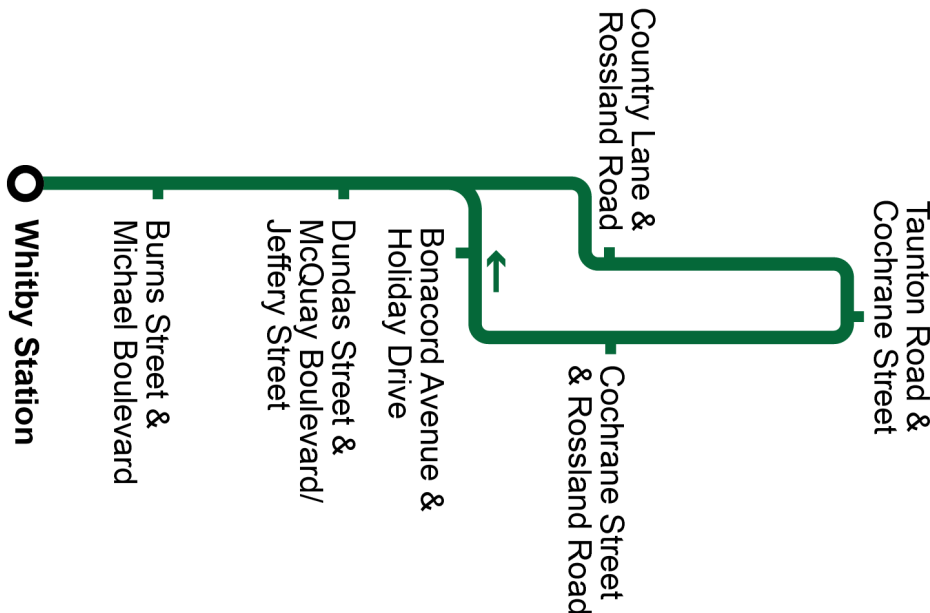

Sunday		North	
Whitby Station Stop #2576	McQuay Northbound @ Dundas Stop #100	Country Lane Northbound @ Rossland Stop #110	Taunton Eastbound @ Cochrane Stop #125
—	—	7:51	7:57
8:35	8:45	8:51	8:57
9:35	9:45	9:51	9:57
10:35	10:45	10:51	10:57
11:35	11:45	11:51	11:57
12:35	12:45	12:51	12:57
13:35	13:45	13:51	13:57
14:35	14:45	14:51	14:57
15:35	15:45	15:51	15:57
16:35	16:45	16:51	16:57
17:35	17:45	17:51	17:57
18:35	18:45	18:51	18:57

Sunday		South	
Taunton Eastbound @ Cochrane Stop #125	Cochrane Southbound @ Rossland Stop #131	Jeffery Southbound @ Dundas Stop #142	Whitby Station Stop #2576
7:57	8:00	8:06	8:13
8:57	9:00	9:06	9:13
9:57	10:00	10:06	10:13
10:57	11:00	11:06	11:13
11:57	12:00	12:06	12:13
12:57	13:00	13:06	13:13
13:57	14:00	14:06	14:13
14:57	15:00	15:06	15:13
15:57	16:00	16:06	16:13
16:57	17:00	17:06	17:13
17:57	18:00	18:06	18:13
18:57	19:00	19:06	19:13

Dashes indicate the stop is not served by a trip. Trip notes are indicated by a letter or symbol and explained at the bottom of each timetable. Schedule times are shown in 24-hour clock. If you require this information in an accessible format, please contact Customer Service at 1-866-247-0055. See durhamregiontransit.com for more information.

301 West Lynde

Effective September 2, 2019