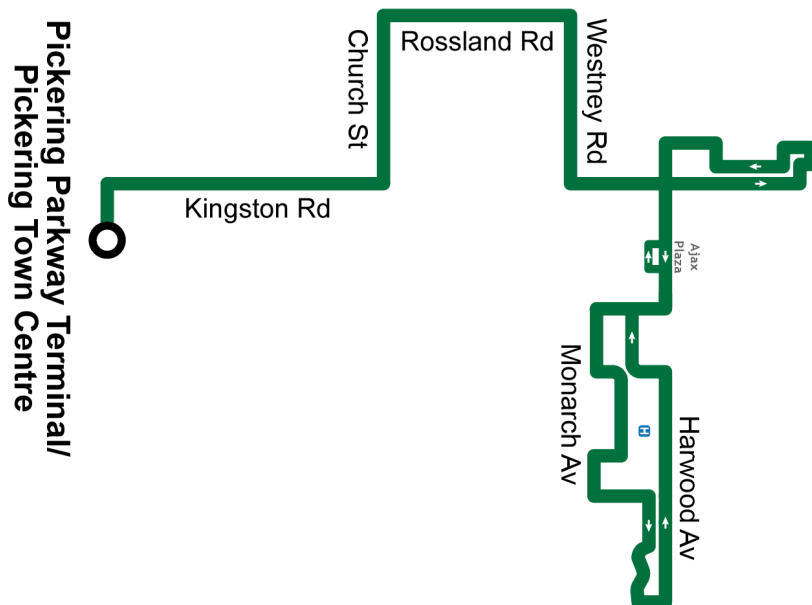

Weekday										West
Westney Eastbound @ Harwood <b>Stop #2276</b>	Clover Ridge Southbound @ Pittmann <b>Stop #2059</b>	Northbound @ 655 Harwood <b>Stop #2068</b>	Harwood Plaza Eastbound <b>Stop #3327</b>	Walmart Westbound @ Kingston <b>Stop #1940</b>	Durham Centre Westbound @ Harwood <b>Stop #90003</b>	Kingston Westbound @ Westney Heights Plaza <b>Stop #1597</b>	Rossland Westbound @ Ravenscroft <b>Stop #93016</b>	Church Southbound @ Kingston <b>Stop #2209</b>	Pickering Town Centre <b>Stop #1909</b>	
—	—	* 8:35	8:42	8:58	9:05	9:09	9:15	9:20	9:31	
9:24	9:26	9:32	9:39	9:55	10:02	10:06	10:12	10:17	10:28	
10:24	10:26	10:32	10:39	10:55	11:02	11:06	11:12	11:17	11:28	
11:24	11:26	11:32	11:39	11:55	12:02	12:06	12:12	12:17	12:28	
12:24	12:26	12:32	12:39	12:55	13:02	13:06	13:12	13:17	13:28	
13:24	13:26	13:32	13:39	13:55	14:02	14:06	14:12	14:17	14:28	
14:24	14:26	14:32	14:39	14:55	15:02	15:06	15:12	15:17	15:28	
15:24	15:26	15:32	15:39	15:55	16:02	16:06	16:12	16:17	16:28	
16:24	16:26	16:32	16:39	16:55	17:02	17:06	17:12	17:17	17:28	
17:24	17:26	17:31	—	—	—	—	—	—	—	
18:24	18:26	18:31	—	—	—	—	—	—	—	
* On school days this trip begins at Lake Driveway & Walker at 8:26										