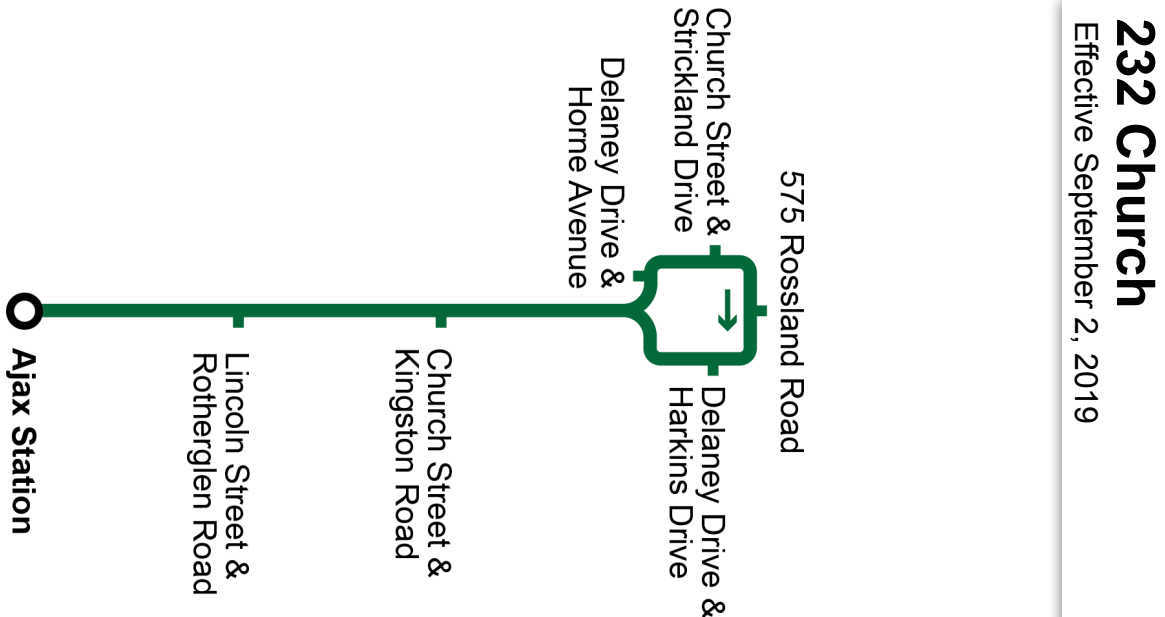

Sunday		North
Ajax Station Stop #2569	Church Northbound @ Kingston Stop #92008	Church Northbound @ Strickland Stop #92014
8:40	8:45	8:50
9:40	9:45	9:50
10:40	10:45	10:50
11:40	11:45	11:50
12:40	12:45	12:50
13:40	13:45	13:50
14:40	14:45	14:50
15:40	15:45	15:50
16:40	16:45	16:50
17:40	17:45	17:50
18:40	18:45	18:50
19:40	19:45	19:50

Sunday		South
Church Northbound @ Strickland Stop #92014	Delaney Westbound @ Harkins Stop #92022	Church Southbound @ Kingston Stop #2209
8:50	8:53	8:59
9:50	9:53	9:59
10:50	10:53	10:59
11:50	11:53	11:59
12:50	12:53	12:59
13:50	13:53	13:59
14:50	14:53	14:59
15:50	15:53	15:59
16:50	16:53	16:59
17:50	17:53	17:59
18:50	18:53	18:59
19:50	19:53	19:59
		20:05

Dashes indicate the stop is not served by a trip. Trip notes are indicated by a letter or symbol and explained at the bottom of each timetable. Schedule times are shown in 24-hour clock. If you require this information in an accessible format, please contact Customer Service at 1-866-247-0055. See durhamregiontransit.com for more information.