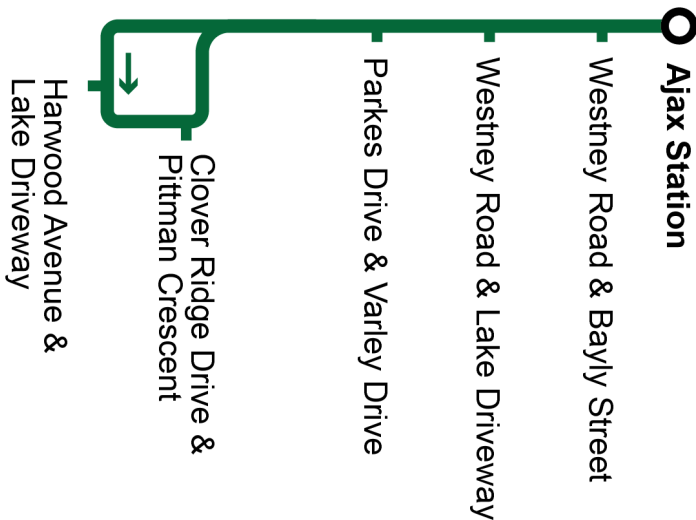

Sunday		North	
Clover Ridge Southbound @ Pittmann Stop #2059	8:48	8:53	8:56
Parkes Southbound @ Lake Driveway Stop #3082	9:48	9:53	9:56
Westney Northbound @ Bayly (South side stop) Stop #2279	10:48	10:53	10:56
Ajax Station Stop #2569	11:48	11:53	11:56
	12:48	12:53	12:56
	13:48	13:53	13:56
	14:48	14:53	14:56
	15:48	15:53	15:56
	16:48	16:53	16:56
	17:48	17:53	17:56
	18:48	18:53	18:56
	19:48	19:53	20:00

Sunday		South	
Ajax Station Stop #2569	8:35	8:38	8:43
Westney Southbound @ Bayly Stop #2270	9:35	9:38	9:43
Parkes Northbound @ Varley Stop #3077	10:35	10:38	10:43
Clover Ridge Southbound @ Pittmann Stop #2059	11:35	11:38	11:43
	12:35	12:38	12:43
	13:35	13:38	13:43
	14:35	14:38	14:43
	15:35	15:38	15:43
	16:35	16:38	16:43
	17:35	17:38	17:43
	18:35	18:38	18:43
	19:35	19:38	19:43

Dashes indicate the stop is not served by a trip. Trip notes are indicated by a letter or symbol and explained at the bottom of each timetable. Schedule times are shown in 24-hour clock. If you require this information in an accessible format, please contact Customer Service at 1-866-247-0055. See durhamregiontransit.com for more information.

Weekday		North	
Clover Ridge Southbound @ Pittmann Stop #2059	Parke Southbound @ Lake Driveway Stop #3082	Westney Northbound @ Bayly (South side stop) Stop #2279	Ajax Station Stop #2569
5:30	5:35	5:38	5:43
5:55	6:00	6:03	6:08
6:23	6:28	6:31	6:36
6:53	6:58	7:01	7:06
7:23	7:28	7:31	7:36
7:53	7:58	8:01	8:06
8:23	8:28	8:31	8:36
8:50	8:55	8:58	9:03
9:18	9:23	9:26	9:31
9:48	9:53	9:56	10:01
10:18	10:23	10:26	10:31
10:48	10:53	10:56	11:01
11:18	11:23	11:26	11:31
11:48	11:53	11:56	12:01
12:18	12:23	12:26	12:31
12:48	12:53	12:56	13:01
13:18	13:23	13:26	13:31
13:48	13:53	13:56	14:01
14:18	14:23	14:26	14:31
14:48	14:53	14:56	15:01
15:18	15:23	15:26	15:31
15:48	15:53	15:56	16:01
16:18	16:23	16:26	16:31
16:53	16:58	17:01	17:06
17:28	17:33	17:36	17:41
17:58	18:03	18:06	18:11
18:31	18:36	18:39	18:44
18:58	19:03	19:06	19:11
19:23	19:28	19:31	19:36
19:48	19:53	19:56	20:01