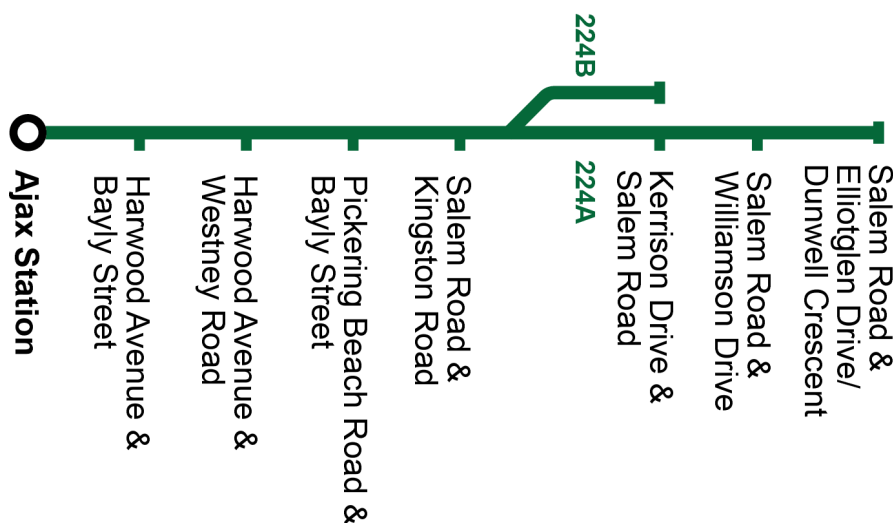

Sunday		East			
Ajax Station Stop #2569	Harwood Southbound @ Bayly	Harwood Southbound @ Westney	Pickering Beach Northbound @ Bayly	Salem Northbound @ Kingston	Salem Northbound @ Elliottglen Dr
Stop #2078	Stop #2083	Stop #3048	Stop #93152	Stop #93137	
A 14:35	14:41	14:45	14:53	14:57	15:07
A 15:05	15:11	15:15	15:23	15:27	15:37
A 15:35	15:41	15:45	15:53	15:57	16:07
A 16:05	16:11	16:15	16:23	16:27	16:37
A 16:35	16:41	16:45	16:53	16:57	17:07
A 17:05	17:11	17:15	17:23	17:27	17:37
A 17:35	17:41	17:45	17:53	17:57	18:07
A 18:05	18:11	18:15	18:23	18:27	18:37
S 18:35	18:41	18:45	18:53	18:57	—
A 19:05	19:11	19:15	19:23	19:27	19:37
S 19:35	19:41	19:45	19:53	19:57	—
A 20:05	20:11	20:14	20:20	20:25	20:35
S 20:35	20:41	20:44	20:50	20:55	—
S 21:05	21:11	21:14	21:20	21:25	—
S 22:05	22:11	22:14	22:20	22:25	—
A	To Taunton				
S	Short turn				

Dashes indicate the stop is not served by a trip. Trip notes are indicated by a letter or symbol and explained at the bottom of each timetable. Schedule times are shown in 24-hour clock. If you require this information in an accessible format, please contact Customer Service at 1-866-247-0055. See durhamregiontransit.com for more information.

224 Harwood-Salem

Effective September 2, 2019