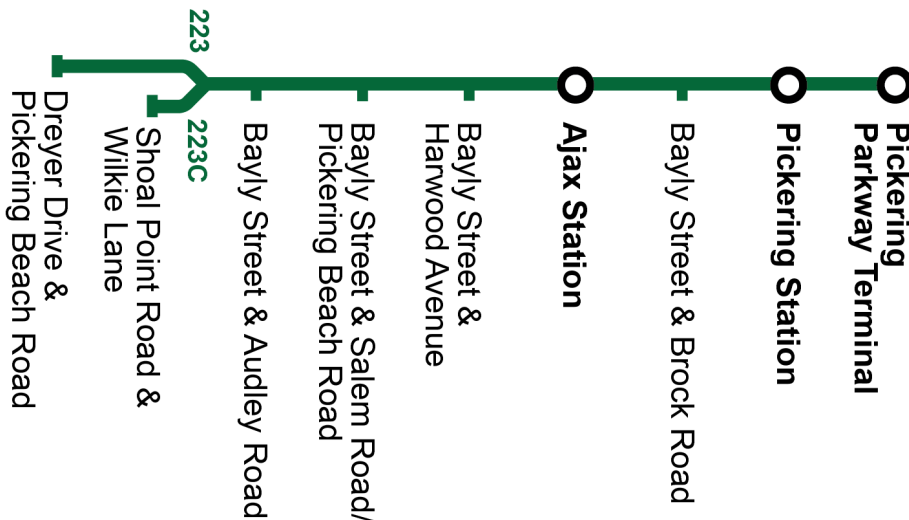

Sunday		East				
Glenanna Southbound @ The Esplanade Stop #1915	Pickering Parkway Terminal Stop #93112	Pickering Station Stop #2549	Ajax Station Arrival Stop #2569	Ajax Station Departure Stop #2569	Bayly Eastbound @ Audley Stop #3061	Pickering Beach Northbound @ Beachview Stop #3174
7:50	7:51	7:54	8:05	8:05	8:15	8:22
8:50	8:51	8:54	9:05	9:05	9:15	9:22
9:50	9:51	9:54	10:05	10:05	10:15	10:22
10:50	10:51	10:54	11:05	11:05	11:15	11:22
11:51	11:52	11:55	12:06	12:06	12:16	12:23
12:51	12:52	12:55	13:06	13:06	13:16	13:23
13:51	13:52	13:55	14:06	14:06	14:16	14:23
14:51	14:52	14:55	15:06	15:06	15:16	15:23
15:51	15:52	15:55	16:06	16:06	16:16	16:23
16:52	16:53	16:56	17:07	17:07	17:17	17:24
17:53	17:54	17:58	18:06	18:06	18:14	18:22
18:53	18:54	18:58	19:06	19:06	19:14	19:22
19:53	19:54	19:58	20:06	20:06	20:14	20:22
B 20:50	20:51	20:55	21:03	—	—	—
B 21:50	21:51	21:55	22:03	—	—	—

B To Ajax Station

Dashes indicate the stop is not served by a trip. Trip notes are indicated by a letter or symbol and explained at the bottom of each timetable. Schedule times are shown in 24-hour clock. If you require this information in an accessible format, please contact Customer Service at 1-866-247-0055. See durhamregiontransit.com for more information.