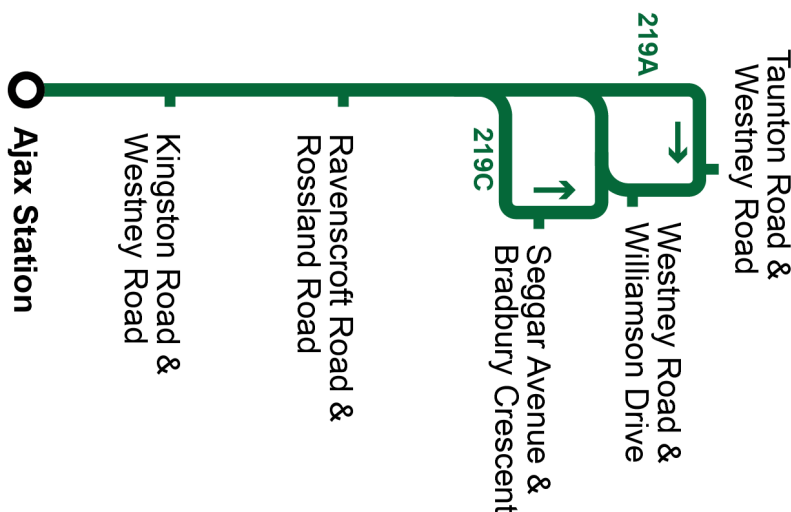

Sunday		South		
Taunton Eastbound @ Westney Stop #3016	Williamson Westbound @ Clapperton Stop #93069	Ravenscroft Southbound @ Rossland Stop #92018	Rotherglen Southbound @ Kingston Stop #3011	Ajax Station Stop #2569
8:15	8:16	8:21	8:27	8:31
9:15	9:16	9:21	9:27	9:31
10:15	10:16	10:21	10:27	10:31
11:15	11:16	11:21	11:27	11:31
12:15	12:16	12:21	12:27	12:31
13:15	13:16	13:21	13:27	13:31
14:15	14:16	14:21	14:27	14:31
15:15	15:16	15:21	15:27	15:31
16:15	16:16	16:21	16:27	16:31
17:15	17:16	17:21	17:27	17:31
18:15	18:16	18:21	18:27	18:31
19:15	19:16	19:20	19:24	19:28
20:15	20:16	20:20	20:24	20:28

Dashes indicate the stop is not served by a trip. Trip notes are indicated by a letter or symbol and explained at the bottom of each timetable. Schedule times are shown in 24-hour clock. If you require this information in an accessible format, please contact Customer Service at 1-866-247-0055. See durhamregiontransit.com for more information.

219 Ravenscroft

Effective September 2, 2019