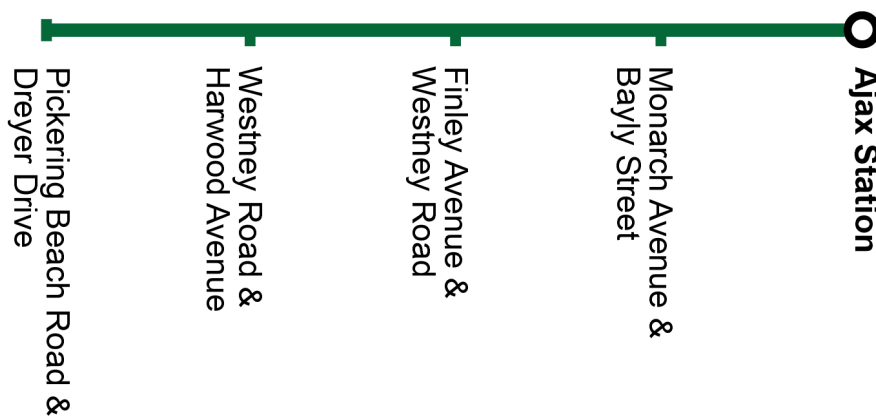

Sunday		South		
Ajax Station Stop #2569	Monarch Southbound @ Bayly Stop #2052	Finley Southbound @ Westney Stop #2110	Westney Eastbound @ Harwood Stop #2276	Pickering Beach Southbound @ Dreyer Stop #2084
7:05	7:10	7:13	7:15	7:18
8:05	8:10	8:13	8:15	8:18
9:05	9:10	9:13	9:15	9:18
10:05	10:10	10:13	10:15	10:18
11:05	11:10	11:13	11:15	11:18
12:05	12:10	12:13	12:15	12:18
13:05	13:10	13:13	13:15	13:18
14:05	14:10	14:13	14:15	14:18
15:05	15:10	15:13	15:15	15:18
16:05	16:10	16:14	16:16	16:19
17:05	17:10	17:14	17:16	17:19
18:05	18:10	18:14	18:16	18:19
19:05	19:10	19:14	19:16	19:19
20:05	20:10	20:13	20:15	20:18
21:05	21:10	21:13	21:15	21:18
22:05	22:10	22:13	22:15	22:18

Dashes indicate the stop is not served by a trip. Trip notes are indicated by a letter or symbol and explained at the bottom of each timetable. Schedule times are shown in 24-hour clock. If you require this information in an accessible format, please contact Customer Service at 1-866-247-0055. See durhamregiontransit.com for more information.