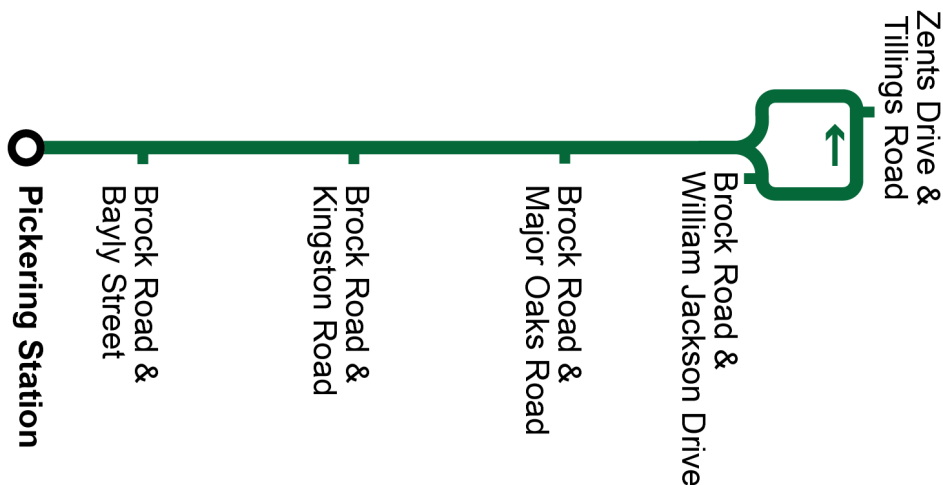

Sunday		South		
William Jackson Eastbound @ Brock Road Stop #93279	Dellbrook Westbound @ Melman Stop #1849	Brock Road Southbound @ Kingston Stop #1726	Brock Road Southbound @ Pickering Parkway Stop #1727	Pickering Station Stop #2549
9:19	9:28	9:35	9:36	9:40
10:18	10:27	10:34	10:35	10:39
11:18	11:27	11:34	11:35	11:39
12:18	12:27	12:34	12:35	12:39
13:18	13:27	13:34	13:35	13:39
14:18	14:27	14:34	14:35	14:39
15:18	15:27	15:34	15:35	15:39
16:18	16:27	16:34	16:35	16:39
17:18	17:27	17:34	17:35	17:39
18:17	18:26	18:33	18:34	18:38
19:17	19:26	19:33	19:34	19:38
20:17	20:26	20:33	20:34	20:38

181 Late night shuttle from Pickering Station			
	Weekday	Saturday	Sunday
	23:00	23:05	21:05
	00:00	00:05	22:05
	01:00		

Late night shuttle service is available to regular bus stops in Pickering. Once on board, inform the operator of your intended bus stop, who will then create a customized route.

Dashes indicate the stop is not served by a trip. Trip notes are indicated by a letter or symbol and explained at the bottom of each timetable. Schedule times are shown in 24-hour clock. If you require this information in an accessible format, please contact Customer Service at 1-866-247-0055. See durhamregiontransit.com for more information.

**DurhamRegion
Transit**
112 Brock
Effective September 2, 2019