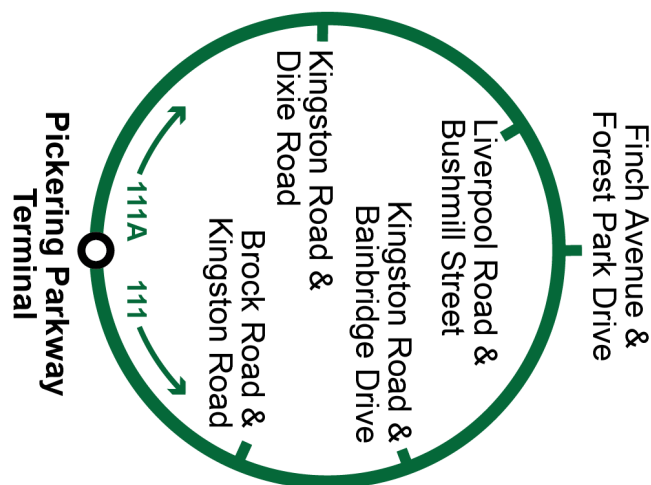

Sunday		Counter-clockwise		
Pickering Parkway Terminal Stop #93112	Brock Road Northbound @ Kingston Stop #1724	Finch Westbound @ Forest Park Stop #1867	Dixie Southbound @ Kingston Stop #1979	Pickering Parkway Terminal Stop #93112
9:05	9:16	9:21	9:29	9:35
10:05	10:16	10:21	10:29	10:35
11:05	11:16	11:21	11:29	11:35
12:05	12:16	12:21	12:29	12:35
13:05	13:16	13:21	13:29	13:35
14:05	14:16	14:21	14:29	14:35
15:05	15:16	15:21	15:29	15:35
16:05	16:16	16:21	16:29	16:35
17:05	17:16	17:21	17:29	17:35
18:05	18:16	18:21	18:29	18:35
19:05	19:16	19:21	19:29	19:35

181 Late night shuttle from Pickering Station			
	Weekday	Saturday	Sunday
	23:00	23:05	21:05
	00:00	00:05	22:05
	01:00		

Late night shuttle service is available to regular bus stops in Pickering. Once on board, inform the operator of your intended bus stop, who will then create a customized route.

Dashes indicate the stop is not served by a trip. Trip notes are indicated by a letter or symbol and explained at the bottom of each timetable. Schedule times are shown in 24-hour clock. If you require this information in an accessible format, please contact Customer Service at 1-866-247-0055. See durhamregiontransit.com for more information.