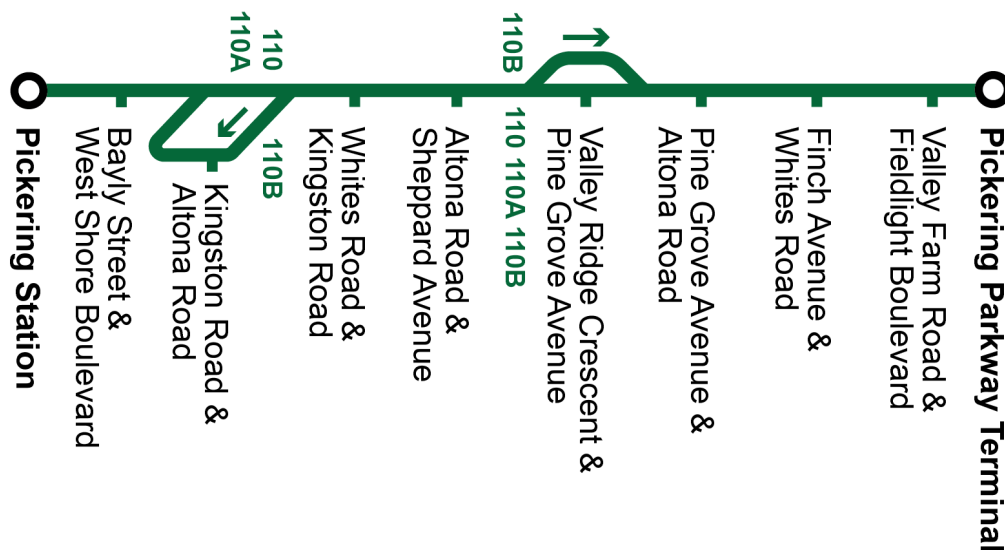

Sunday	West		
Pickering Parkway Terminal Stop #93112	Finch Westbound @ Whites Stop #93420	Pine Grove Westbound @ Altona Stop #93232	Whites Southbound @ Kingston Stop #93216
B 7:05	7:17	7:21	7:32
B 8:05	8:17	8:21	8:32
B 9:05	9:17	9:21	9:32
B 10:05	10:17	10:21	10:32
B 11:05	11:17	11:21	11:32
B 12:05	12:17	12:21	12:32
B 13:05	13:17	13:21	13:32
B 14:05	14:17	14:21	14:32
B 15:05	15:17	15:21	15:32
B 16:05	16:17	16:21	16:32
B 17:05	17:17	17:21	17:32
B 18:05	18:17	18:21	18:32
B 19:05	19:17	19:21	19:32
B 20:05	20:17	20:21	20:32
B To Whites and Kingston			

DurhamRegion Transit
110 Finch West
 Effective September 2, 2019

Weekday		West		
Pickering Parkway Terminal Stop #93112	Finch Westbound @ Whites Stop #93420	Pine Grove Westbound @ Altona Stop #93232	Whites Southbound @ Kingston Stop #93216	Pickering Station Stop #2549
—	—	5:56	6:08	6:14
—	—	6:26	6:38	6:44
6:39	6:51	6:56	7:08	7:14
7:09	7:21	7:26	7:38	7:44
7:39	7:51	7:56	8:08	8:14
7:55	8:07	8:12	8:24	8:30
B 8:35	8:47	8:51	9:02	—
B 9:05	9:17	9:21	9:32	—
B 9:35	9:47	9:51	10:02	—
B 10:05	10:17	10:21	10:32	—
B 10:35	10:47	10:51	11:02	—
B 11:05	11:17	11:21	11:32	—
B 11:35	11:47	11:51	12:02	—
B 12:05	12:17	12:21	12:32	—
B 12:35	12:47	12:51	13:02	—
B 13:05	13:17	13:21	13:32	—
B 13:35	13:47	13:51	14:02	—
B 14:05	14:17	14:21	14:32	—
B 14:35	14:47	14:51	15:02	—
B 15:05	15:17	15:21	15:32	—
15:30	15:42	15:47	15:59	16:05
16:00	16:12	16:17	16:29	16:35
16:27	16:39	16:44	16:56	17:02
16:57	17:09	17:14	17:26	17:32
17:27	17:39	17:44	17:56	18:02
17:56	18:09	18:13	18:25	18:32
18:26	18:39	18:43	18:55	19:02
B 19:05	19:17	19:21	19:32	—
B 19:35	19:47	19:51	20:02	—
B 20:05	20:17	20:21	20:32	—
B 21:00	21:12	21:16	21:27	—
B 22:00	22:12	22:16	22:27	—
B		To Whites and Kingston		