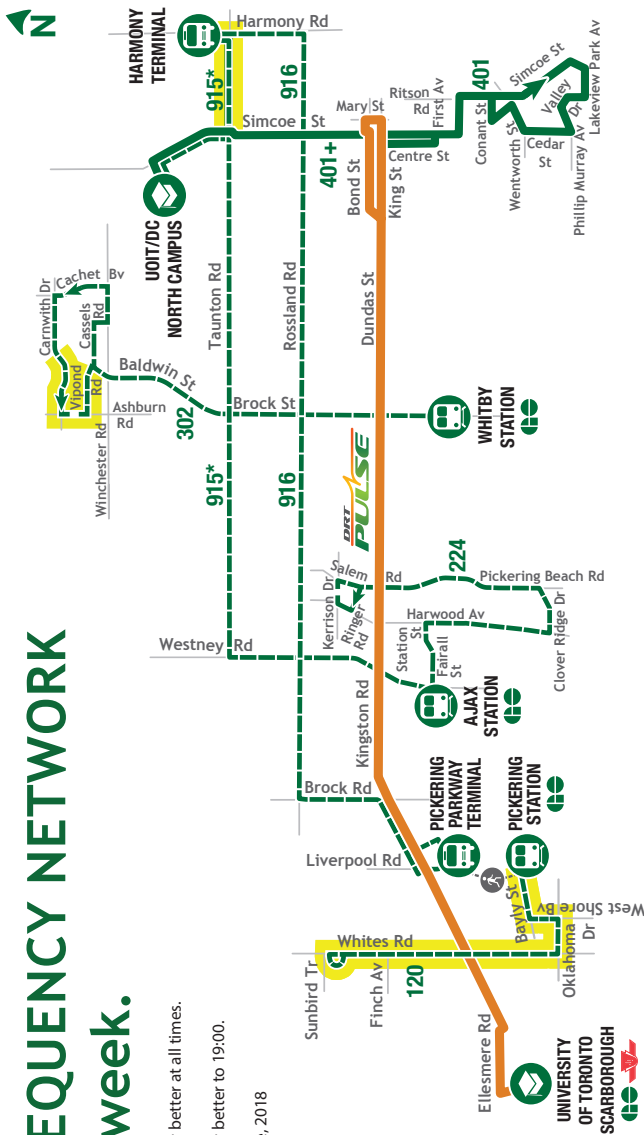

HIGH FREQUENCY NETWORK 7 days a week.

- 30 minutes or better at all times.
- 30 minutes or better to 19:00.
- Effective June, 2018

*Simcoe Street weekdays only.