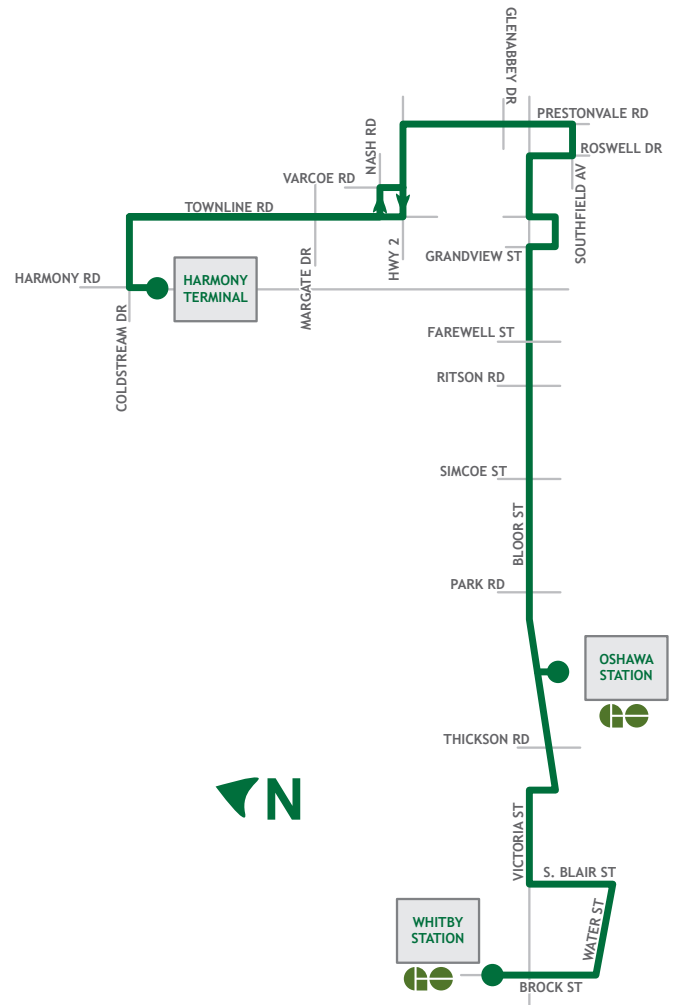

Effective April 9, 2018

Monday - Friday

West to Whitby Station								
Route / Branch	Harmony Terminal Depart Stop # 812	Townline & Taunton Stop # 766	Nash & Townline Stop # 1201	Prestonvale & Bloor Stop # 93285	Bloor & Simcoe Stop # 1089	Oshawa Station Stop # 2585	Water & South Blair Stop # 77	Whitby Station Arrive Stop # 2576
922								
922B	-	-	05:00	05:06	05:21	05:27	-	-
922	-	-	05:26	05:32	05:47	05:53	06:00	06:06
922	-	-	05:56	06:02	06:17	06:23	06:30	06:36
922	06:15	06:21	06:26	06:32	06:47	06:53	07:00	07:06
922	06:45	06:51	06:56	07:02	07:17	07:23	07:30	07:36
922	07:14	07:21	07:26	07:32	07:47	07:53	08:00	08:06
922	07:44	07:51	07:56	08:02	08:17	08:23	08:30	08:36
922B	08:14	08:21	08:26	08:32	08:47	08:53	-	-
922	14:40	14:46	14:52	14:59	15:14	15:19	15:26	15:32
922	15:10	15:16	15:22	15:29	15:44	15:49	15:56	16:02
922	15:40	15:46	15:52	15:59	16:14	16:19	16:26	16:32
922	16:10	16:16	16:22	16:29	16:44	16:49	16:56	17:02
922	16:40	16:46	16:52	16:59	17:14	17:19	17:26	17:32
922	17:10	17:16	17:22	17:29	17:44	17:49	17:56	18:02
922	17:40	17:46	17:52	17:58	18:12	18:16	18:23	18:28
922	18:10	18:16	18:22	18:28	18:42	18:46	18:53	18:58